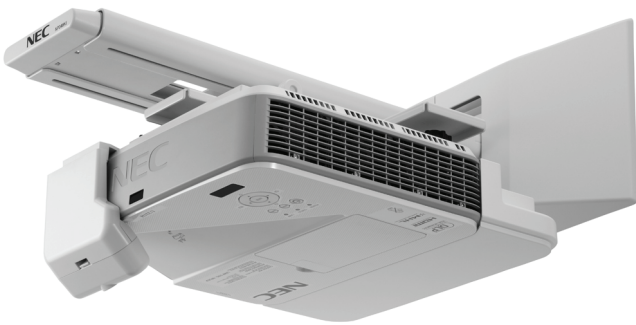

NEC U321HG_i (Multi-Pen)

Order Code: NP-U321HG_i-B

NEC Interactive Multi-Pen Projector

This ultra-short throw interactive projector releases space within small to medium sized classrooms and meeting rooms, projecting onto screen sizes between 85-100" without creating shadow or glare, allowing users to get up close in comfort to interact using the Multi-Pen device.

With 1080p resolution and 10,000:1 contrast, the U321HG_i Multi-Pen delivers perfect image quality for very detailed content as well as high quality movies including 3D content from Blu-Ray players, thanks to HDMI 3D support. Demanding applications in higher education such as design and engineering will appreciate the 1080p resolution for the high level of detail achieved.

BENEFITS

Great picture quality - thanks to 1080p resolution and 10000:1 contrast.

Almost no shadow and glare - thanks to ultra-short throwing distance.

Future proof connectivity - due to numerous analog and digital connection terminals including MHL support, network capability as well as optional wireless connectivity.

Wall-mount included - for quick and easy installation, compatible with height adjustable systems.

Cost effective replacement - of existing NEC UM Series installations to achieve higher resolutions without re-positioning of the existing wall-mount.