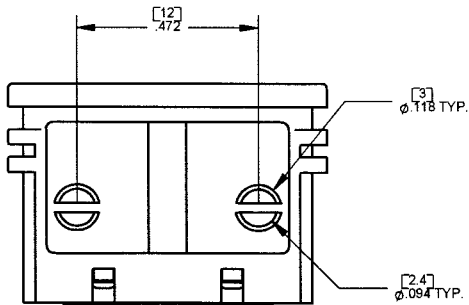

# POWER INLET SOCKET PRODUCT BULLETIN 526

## Power Inlet Socket RAPC322

[14.35]  
.565

MATTE FINISH

REVISED 9-24-03

**Switchcraft**  
www.switchcraft.com

5555 North Elston Avenue / Chicago, IL 60630  
Phone: 773-792-2700 / Fax: 773-792-2129