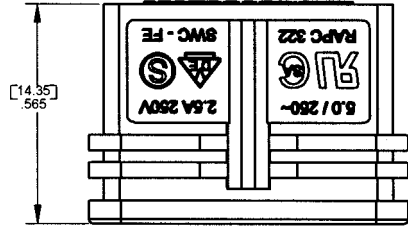

# POWER INLET SOCKET PRODUCT BULLETIN 526

## Power Inlet Socket RAPC322

[14.35]  
.565

MATTE FINISH

REVISED 9-24-03

**Switchcraft**  
www.switchcraft.com

5555 North Elston Avenue / Chicago, IL 60630  
Phone: 773-792-2700 / Fax: 773-792-2129