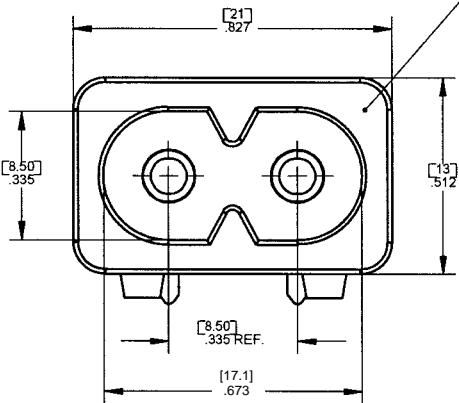

# POWER INLET SOCKET PRODUCT BULLETIN 526

## Power Inlet Socket RAPC322

[14.35]  
.565

MATTE FINISH

REVISED 9-24-03

**Switchcraft**  
www.switchcraft.com

5555 North Elston Avenue / Chicago, IL 60630  
Phone: 773-792-2700 / Fax: 773-792-2129