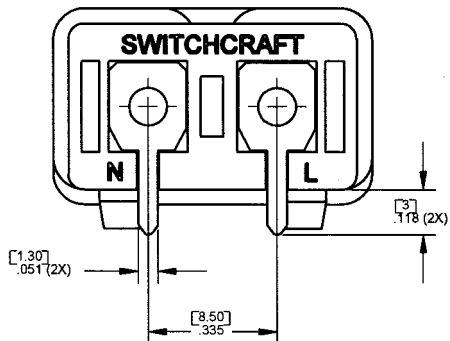

# POWER INLET SOCKET PRODUCT BULLETIN 526

## Power Inlet Socket RAPC322

[14.35]  
.565

MATTE FINISH

REVISED 9-24-03

**Switchcraft**  
www.switchcraft.com

5555 North Elston Avenue / Chicago, IL 60630  
Phone: 773-792-2700 / Fax: 773-792-2129