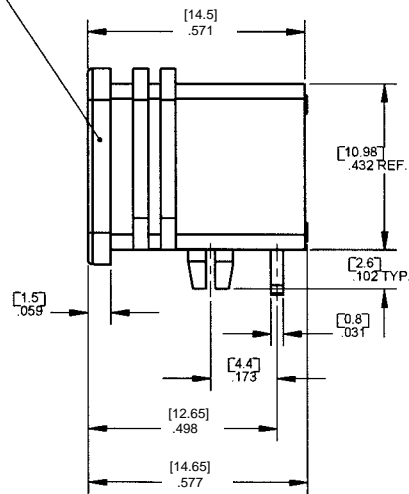

# POWER INLET SOCKET PRODUCT BULLETIN 526

## Power Inlet Socket RAPC322

[14.35]  
.565

MATTE FINISH

REVISED 9-24-03

**Switchcraft**  
www.switchcraft.com

5555 North Elston Avenue / Chicago, IL 60630  
Phone: 773-792-2700 / Fax: 773-792-2129