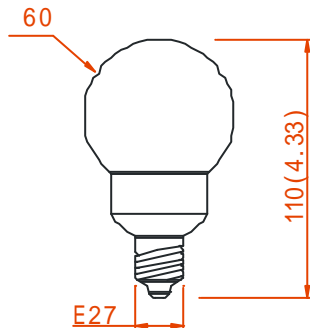

LED Ball Bulb

TLL-E27B60-061-XX

Features:

- Ball Bulb , 60mm
- Product Number : TLL-E27B60-061-XX
- Led quantity : 12pcs/18pcs
- Voltage : 110V/220-240V
- Color : Red/ yellow/ blue/ green/ white/ orange/ purple
- Base : E27
- Life time : 50000 hours
- Weight : 0.13 kgs/PCS

Applications

Widely used for decoration field such as super market, hotel, tavern, meeting-room, exhibition hall, show window, disco, karaoke singing-hall, house decoration, hotels, etc.

Electrical-optical characteristics (Ta=25°C)

Part Number	LED#	Color	Voltage	Watts (W)	Brightness (LM)	Life (H)	Base
TLL-E27B60-061-R12	12	Red	110/220	1.2	8	50000	E27
TLL-E27B60-061-Y12	12	Yellow	110/220	1.2	9	50000	E27
TLL-E27B60-061-B12	12	Blue	110/220	1.2	9	50000	E27
TLL-E27B60-061-G12	12	Green	110/220	1.2	16	50000	E27
TLL-E27B60-061-w12	12	White	110/220	1.2	20	50000	E27
TLL-E27B60-061-R18	18	Red	110/220	1.5	11	50000	E27
TLL-E27B60-061-Y18	18	Yellow	110/220	1.5	12	50000	E27
TLL-E27B60-061-B18	18	Blue	110/220	1.5	12	50000	E27
TLL-E27B60-061-G18	18	Green	110/220	1.5	23	50000	E27
TLL-E27B60-061-w18	18	White	110/220	1.5	29	50000	E27

Drawing

Notes:

1. All dimensions are in millimeters (inches)
2. Tolerance is $\pm 1\text{mm}(0.01\text{'})$ unless otherwise noted.
3. Specifications are subject to change without notice