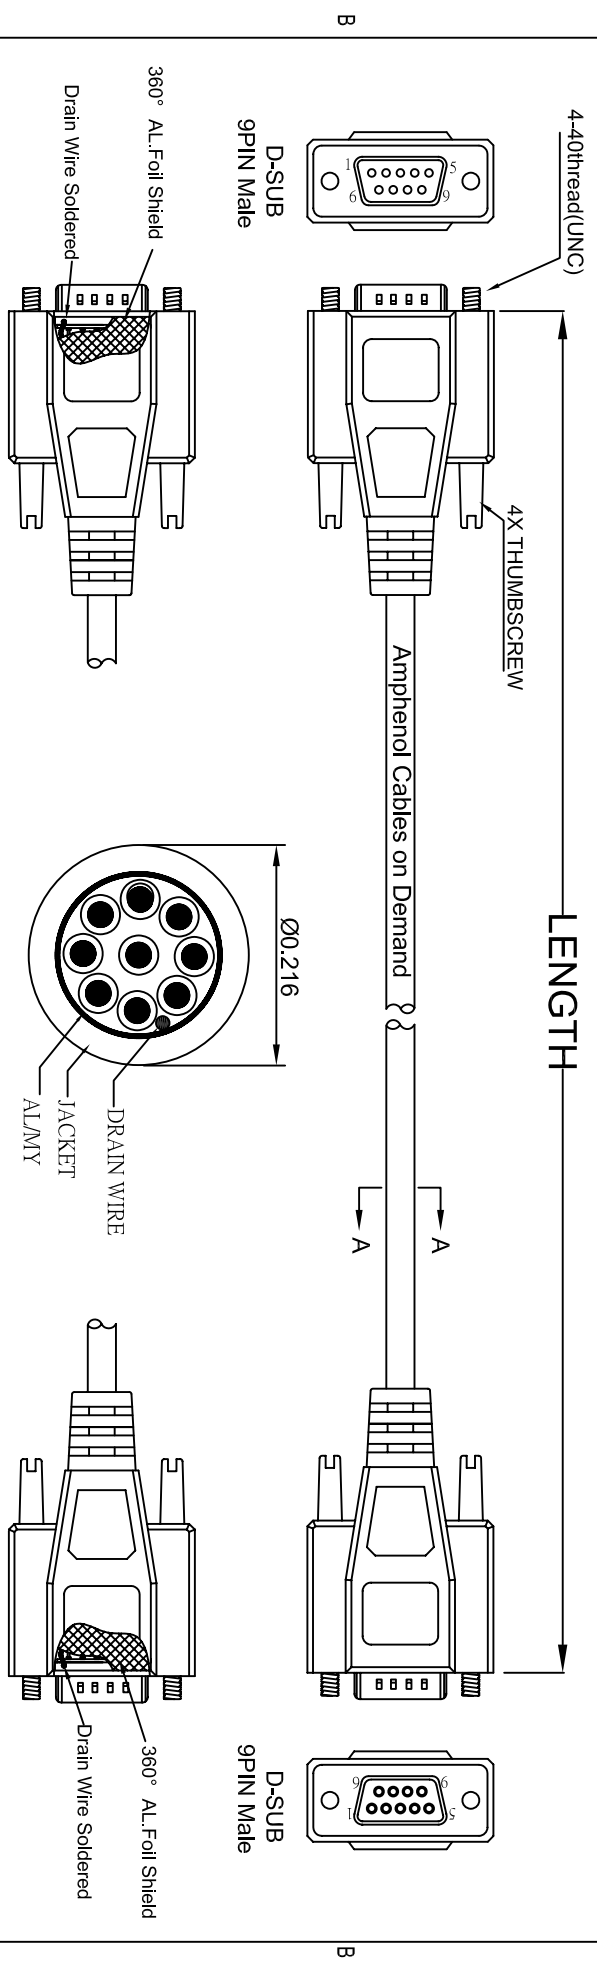

REV.	DESCRIPTION	DATE	APPROVED
A	NEW RELEASE	23/04/07	
A1	Add wiring color	12/JAN/12	

PIN OUT: 1 TO 1

Male	Male	Color
PIN1	PIN1	Black
PIN2	PIN2	Brown
PIN3	PIN3	Red
PIN4	PIN4	Orange
PIN5	PIN5	Yellow
PIN6	PIN6	Green
PIN7	PIN7	Blue
PIN8	PIN8	Purple
PIN9	PIN9	Gray
SHIELD	SHIELD	Drain Wire

LENGTH & P/N Table

LENGTH	P/N	Cable Color
2.5FT ± 1 inch	CS-DSSMDB9MMO-002.5	GRAY
5FT ± 2 inch	CS-DSSMDB9MMO-005	GRAY
10FT ± 3 inch	CS-DSSMDB9MMO-010	GRAY
25FT ± 4 inch	CS-DSSMDB9MMO-025	GRAY
50FT ± 6 inch	CS-DSSMDB9MMO-050	GRAY

UNLESS OTHERWISE SPECIFIED DIMENSIONS ARE IN INCHES TOLERANCES ARE:

DECIMALS	± .01	ANGLES	± .5°
XX	± .XX		
XXX	± .XXX		

THIRD ANGLE PROJECTION

EAR NO.	APPROVALS	DATE	Amphenol Cables on Demand 20 VALLEY ST. ENDCOTT, NY 13760
DRAWN	LF	12/JAN/2012	Economy 9PIN D-Sub MM Common Serial Connection
CHECKED	BA	12/JAN/2012	
RESP' ENG			
MFG ENG			

SIZE	DWG. NO.	REV.
A	CS-DSSMDB9MMO-XXX	A1

NOTES: UNLESS OTHERWISE SPECIFIED