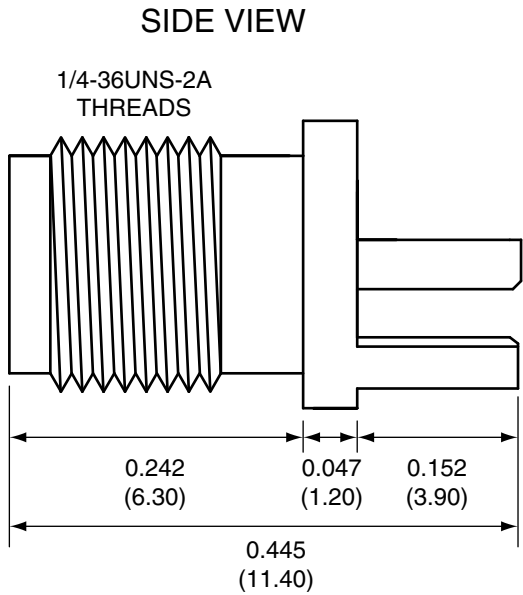

1		
Description	Material	Finish
Body	Brass	Nickel
Socket	BE CU	Gold
Insulation	Teflon	Teflon

Title		CONNECTOR CITY 159 ORT LANE MERLIN, OR 97532 PH (541)-471-6256 FAX (541)-471-6251	
SMA FEMALE EDGE MOUNT FOR 0.031" THICK BOARD			
Part No.	CON SMA003.031	Revision:	1.0
Dimensions:	INCHES (mm)	Date:	6/2/2006
		Sheet 1 of 1	