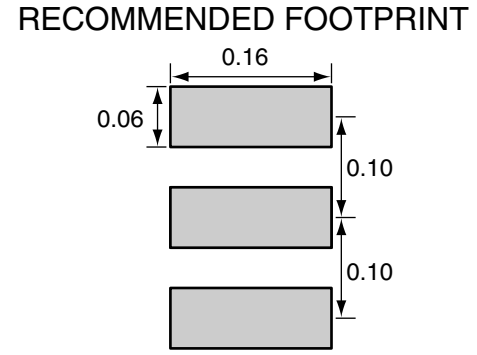

1		
Description	Material	Finish
Body	Brass	Nickel
Socket	BE CU	Gold
Insulation	Teflon	Teflon

Title		CONNECTOR CITY 159 ORT LANE MERLIN, OR 97532 PH (541)-471-6256 FAX (541)-471-6251	
SMA FEMALE EDGE MOUNT FOR 0.031" THICK BOARD			
Part No.	CON SMA003.031	Revision:	1.0
Dimensions:	INCHES (mm)	Date:	6/2/2006
		Sheet 1 of 1	