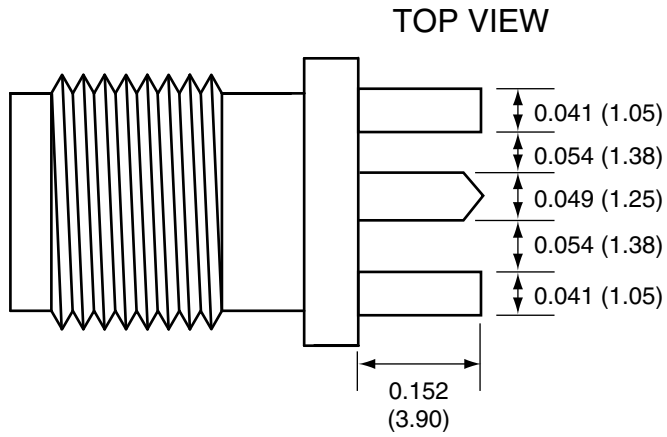

1		
Description	Material	Finish
Body	Brass	Nickel
Socket	BE CU	Gold
Insulation	Teflon	Teflon

Title		CONNECTOR CITY 159 ORT LANE MERLIN, OR 97532 PH (541)-471-6256 FAX (541)-471-6251	
SMA FEMALE EDGE MOUNT FOR 0.031" THICK BOARD			
Part No.	CON SMA003.031	Revision:	1.0
Dimensions:	INCHES (mm)	Date:	6/2/2006
		Sheet 1 of 1	