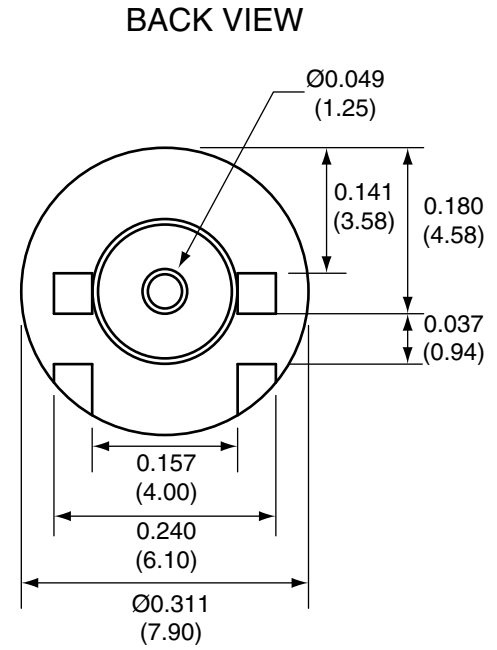

1		
Description	Material	Finish
Body	Brass	Nickel
Socket	BE CU	Gold
Insulation	Teflon	Teflon

Title		CONNECTOR CITY 159 ORT LANE MERLIN, OR 97532 PH (541)-471-6256 FAX (541)-471-6251	
SMA FEMALE EDGE MOUNT FOR 0.031" THICK BOARD			
Part No.	CON SMA003.031	Revision:	1.0
Dimensions:	INCHES (mm)	Date:	6/2/2006
		Sheet 1 of 1	