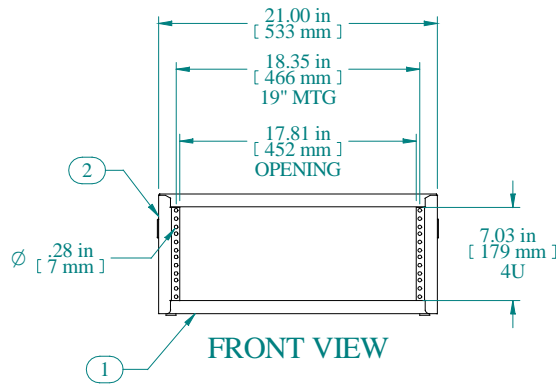

SECTION A-A

TOP VIEW

L.S. VIEW

FRONT VIEW

R.S. VIEW

BOTTOM VIEW

Item Number	Title	Quantity
1	RCBS - BOTTOM	1
2	RCBS - TOP & SIDES	1
3	BLACK PLASTIC HANDLE	2
4	PLUG BUMPER	4

**PART NUMBERS**