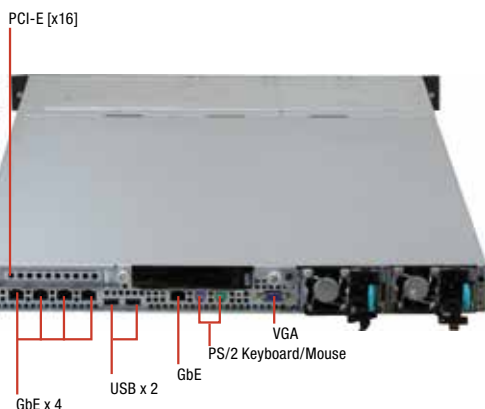

CRS-700M-4R

1U Intel® Xeon Quad Core™ Network Appliance With 10 LAN Ports

Front View

Rear View

Top View

Features

- Optimized Cooling Design
- Massive Storage Capacity
- High Scalability of Expansion Slots
- Up to 768GB System Memory
- Optional RAID Upgrade Kits
- Remote Server Management
- Anti-Vibration Mechanical Chassis
- Quad LAN & 10 GbE Card Support

Specifications

System	
Processor	Intel® Xeon™ E5-2600 Series x 2
System Memory	DDR3 ECC x 24
Core Logic	Intel® C602-A PCH
Ethernet	Intel® i350-AM4 x 4 + Mgmt x 1
I/O Port	RJ-45 x 4 + Mgmt x 1 USB 2.0 port x 4 VGA port x 1 PS/2 keyboard port x 1 PS/2 mouse port x 1
Storage Disk Drive	2.5" SATA disks x 8 SAS disks support option: With SAS RAID add-on card, it supports 8 of 2.5" SAS disks
Hard Disk Tray	2.5" HDD Bays x 8
Graphic	Aspeed AST2300 with 16MB VRAM
Expansion Slot	PCI-E [x16] x 2
OS Support	Windows® Server 2008 R2 Windows® Server 2008 Enterprise 32/64-bit RedHat Enterprise Linux AS5.6/6.0 32/64-bit SuSE Linux Enterprise Server 11.2 32/64-bit
Environmental	
Operation Temperature	50°F ~ 95°F (10°C ~ 35°C)
Non Operation Temperature	-40°F ~ 158°F (-40°C ~ 70°C)
Non Operation Humidity	20%~90% (Non condensing)
Power Supply	1+1 Redundant 800W 80Plus Platinum Power Supply