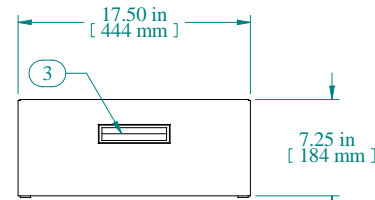

SECTION A-A

TOP VIEW

L.S. VIEW

FRONT VIEW

R.S. VIEW

BOTTOM VIEW

Item Number	Title	Quantity
1	RCBS - BOTTOM	1
2	RCBS - TOP & SIDES	1
3	BLACK PLASTIC HANDLE	2
4	PLUG BUMPER	4

**PART NUMBERS**

Data subject to change without notice. Isometric drawing not to scale.

**HAMMOND  
MANUFACTURING™**

www.hammondmfg.com

PART NO. RCBS1900517