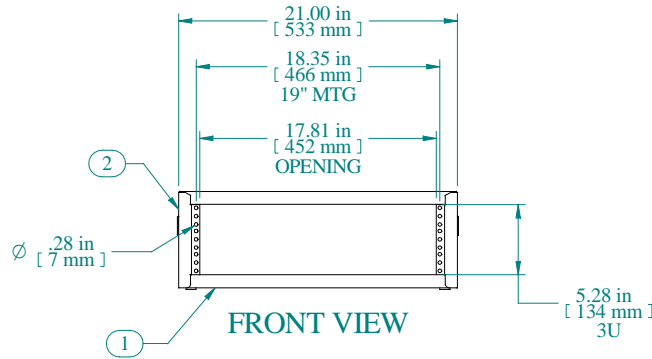

SECTION A-A

TOP VIEW

L.S. VIEW

FRONT VIEW

R.S. VIEW

BOTTOM VIEW

Item Number	Title	Quantity
1	RCBS - BOTTOM	1
2	RCBS - TOP & SIDES	1
3	BLACK PLASTIC HANDLE	2
4	PLUG BUMPER	4

**PART NUMBERS**

Data subject to change without notice. Isometric drawing not to scale.

**HAMMOND  
MANUFACTURING™**

www.hammondmfg.com

PART NO. RCBS1900517