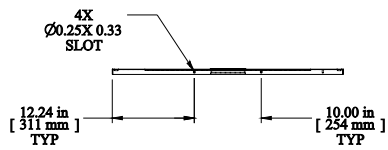

Item Number	Title	Quantity
1	Z4 - SIDE PANEL	1
2	BLACK PLASTIC HANDLE	1

Data subject to change without notice. Isometric drawing not to scale.

[www.hammondmfg.com](http://www.hammondmfg.com)

**PART NO. CZ4SP7742BK**