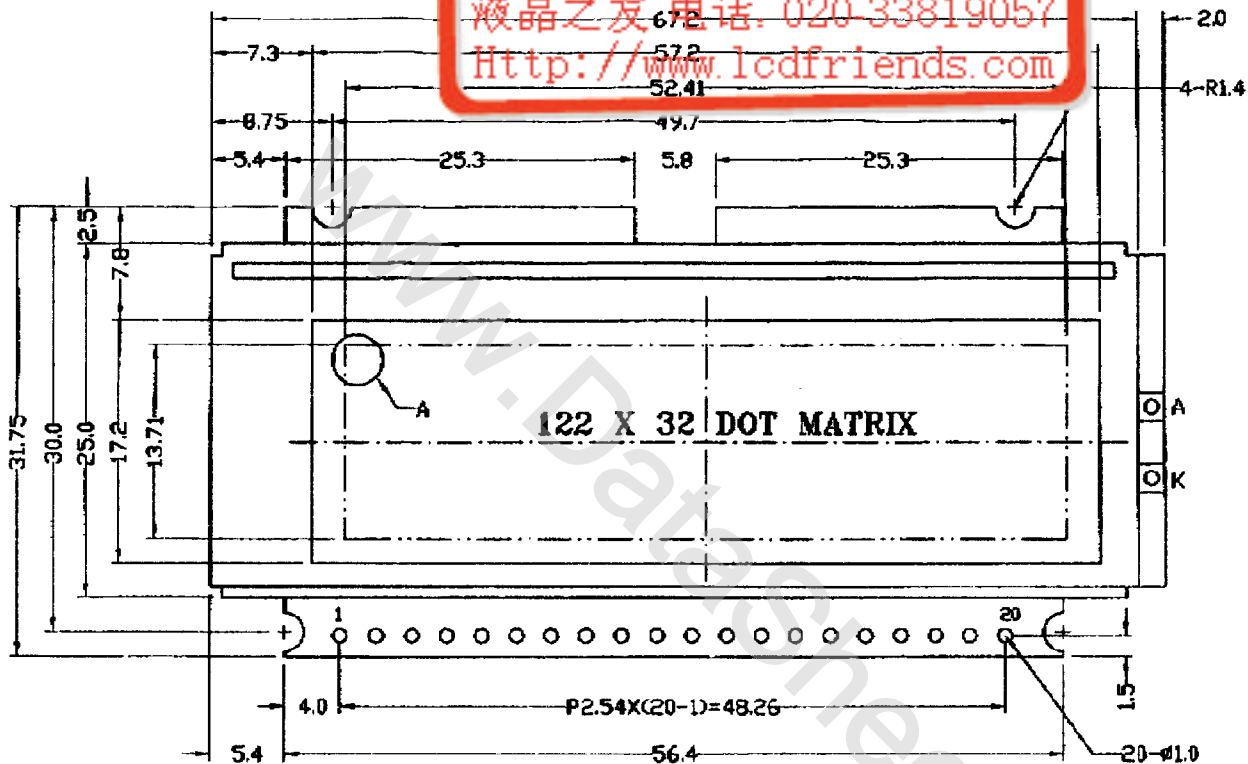

液晶之友 电话: 020-33819057
 Http://www.lcdfriends.com

1	2	3	4	5	6	7	8	9	10	11	12	13	14	15	16	17	18	19	20
V _{SS}	V _{DD}	V _O	V _{OUT}	A0	E1	E2	D0	D1	NC	NC	D2	D3	D4	D5	D6	D7	NC	NC	NC

DETAIL A:

- NOTES:
- 1.DISPLAY TYPE: STN/GREY MODE
 - 2.VIEWING DIRECTION: 6*00
 - 3.POLARIZER MODE: TRANFLECTIVE/POSITIVE
 - 4.OPERATING TEMP: 0°C---+50°C
 - 5.STORAGE TEMP: -20°C---+60°C
 - 6.BEZEL IS TO BE PAINTED BLACK
 - 7.ALL UNMARKED TOLERANCES: ±0.3
 - 8.DRIVE METHOD: DUTY=1/32 BIAS=1/6
 - 9.LCD OPERATING VOLTAGE: 5.9V
 - 10.BACKLIGHT TYPE: LED
 - 11.CONTROLLER: SED1520DDAX2

TIAN-MA MICROELECTRONICS CO.
 22/F., HANGBU Building, Shennan Road, Central, Shenzhen, China

DRAWN BY: 张斌	TITLE: TM12232E DC6	SCALE:
CHECKED BY: (Signature)	FIG. NO: G-1	UNIT: mm
APPROVED BY: (Signature)	FIG. NAME: tm12232e dc6	SHEET NO: 01
CONFIRMED BY: (Signature)		