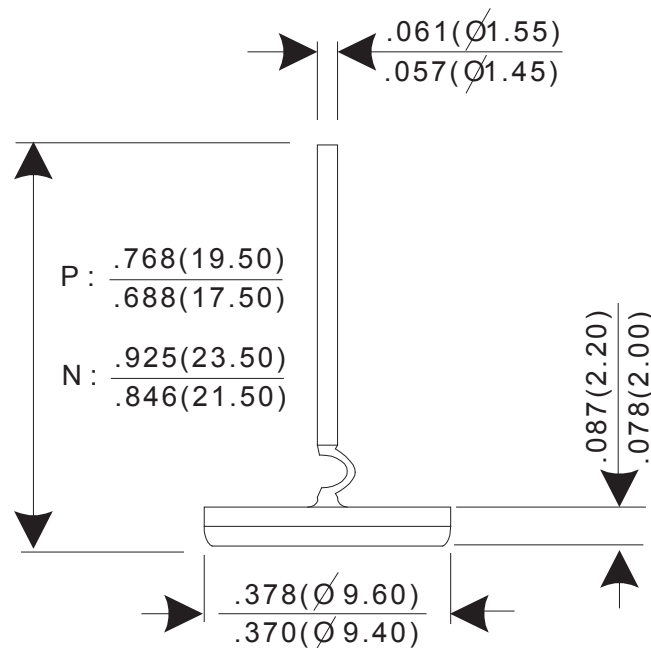

DISH(9.6mm)

*Dimensions in inches and (millimeters)