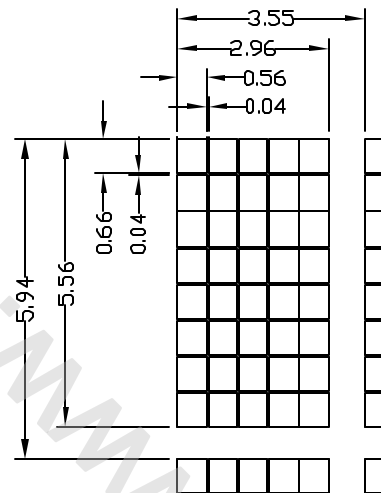

液晶之友 电话: 020-33819057
[Http://www.lcdfriends.com](http://www.lcdfriends.com)

1	2	3	4	5	6	7	8	9	10	11	12	13	14	15
Vss	Vcc	Vee	RS	R/W	E	DB0	DB1	DB2	DB3	DB4	DB5	DB6	DB7	NC

NOTE:

- DISPLAY TYPE: TN
- VIEWING DIRECTION: 6:00
- POLARIZER MODE: REFLECTIVE/POSITIVE
- OPERATING TEMP: $0^{\circ}\text{C} - 50^{\circ}\text{C}$
- STORAGE TEMP: $-20^{\circ}\text{C} - +60^{\circ}\text{C}$
- LCD OPERATING VOLTAGE: 4.7V
- DRIVE METHOD: 1/16 DUTY 1/4 BIAS
- WITHOUT BACKLIGHT
- UNMARKED TOLERANCE: $\pm 0.3\text{mm}$
- CONTROLLER: KS0066UQ-05
- BEZEL IS TO BE PAINTED BLACK

TIAN-MA MICROELECTRONICS CO.

6/F., CASTIC Building, Shennan Road, Central, Shenzhen, China

DRAWN BY:	TITLE: TM162HAA	 SCALE UNIT: mm
CHECKED BY:	DWG NO: G-2	
APPROVED BY:	DWG NAME: TM162HAAG-2	SHEET NO: 01
CONFIRMED BY:		