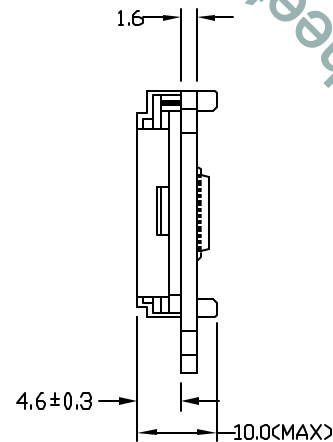

液晶之友 电话: 020-33819057
[Http://www.lcdfriends.com](http://www.lcdfriends.com)

1	2	3	4	5	6	7	8	9	10	11	12	13	14	15
Vss	Vcc	Vee	RS	R/W	E	DB0	DB1	DB2	DB3	DB4	DB5	DB6	DB7	NC

NOTE:

- DISPLAY TYPE: TN
- VIEWING DIRECTION: 6:00
- POLARIZER MODE: REFLECTIVE/POSITIVE
- OPERATING TEMP: $0^{\circ}\text{C} - 50^{\circ}\text{C}$
- STORAGE TEMP: $-20^{\circ}\text{C} - +60^{\circ}\text{C}$
- LCD OPERATING VOLTAGE: 4.7V
- DRIVE METHOD: 1/16 DUTY 1/4 BIAS
- WITHOUT BACKLIGHT
- UNMARKED TOLERANCE: $\pm 0.3\text{mm}$
- CONTROLLER: KS0066UQ-05
- BEZEL IS TO BE PAINTED BLACK

TIAN-MA MICROELECTRONICS CO.

6/F., CASTIC Building, Shennan Road, Central, Shenzhen, China

DRAWN BY:	TITLE: TM162HAA	 SCALE UNIT: mm
CHECKED BY:	DWG NO: G-2	
APPROVED BY:	DWG NAME: TM162HAAG-2	SHEET NO: 01
CONFIRMED BY:		