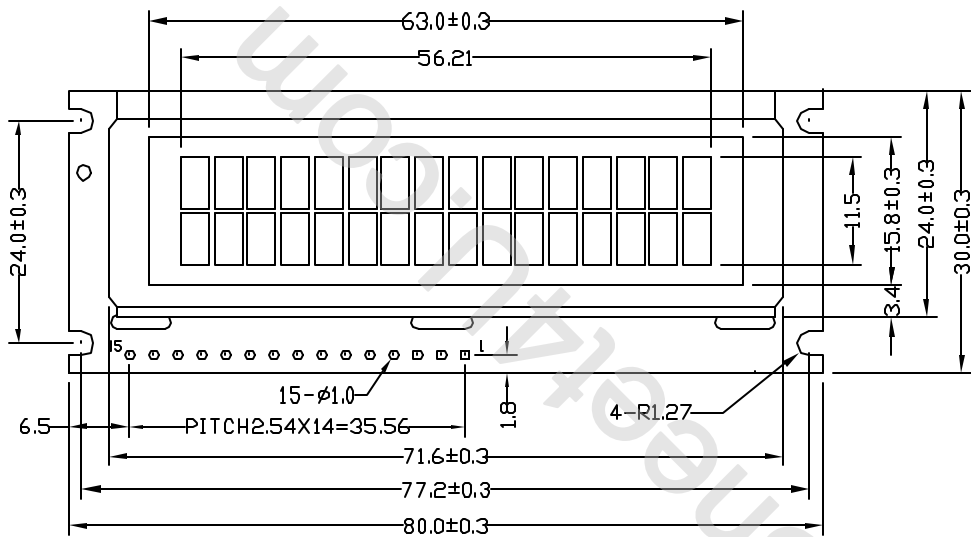

液晶之友 电话: 020-33819057
[Http://www.lcdfriends.com](http://www.lcdfriends.com)

1	2	3	4	5	6	7	8	9	10	11	12	13	14	15
Vss	Vcc	Vee	RS	R/W	E	DB0	DB1	DB2	DB3	DB4	DB5	DB6	DB7	NC

NOTE:

- DISPLAY TYPE: TN
- VIEWING DIRECTION: 6:00
- POLARIZER MODE: REFLECTIVE/POSITIVE
- OPERATING TEMP: $0^{\circ}\text{C} - 50^{\circ}\text{C}$
- STORAGE TEMP: $-20^{\circ}\text{C} - +60^{\circ}\text{C}$
- LCD OPERATING VOLTAGE: 4.7V
- DRIVE METHOD: 1/16 DUTY 1/4 BIAS
- WITHOUT BACKLIGHT
- UNMARKED TOLERANCE: $\pm 0.3\text{mm}$
- CONTROLLER: KS0066UQ-05
- BEZEL IS TO BE PAINTED BLACK

TIAN-MA MICROELECTRONICS CO.

6/F., CASTIC Building, Shennan Road, Central, Shenzhen, China

DRAWN BY:	TITLE: TM162HAA	 SCALE UNIT: mm
CHECKED BY:	DWG NO: G-2	
APPROVED BY:	DWG NAME: TM162HAAG-2	SHEET NO: 01
CONFIRMED BY:		