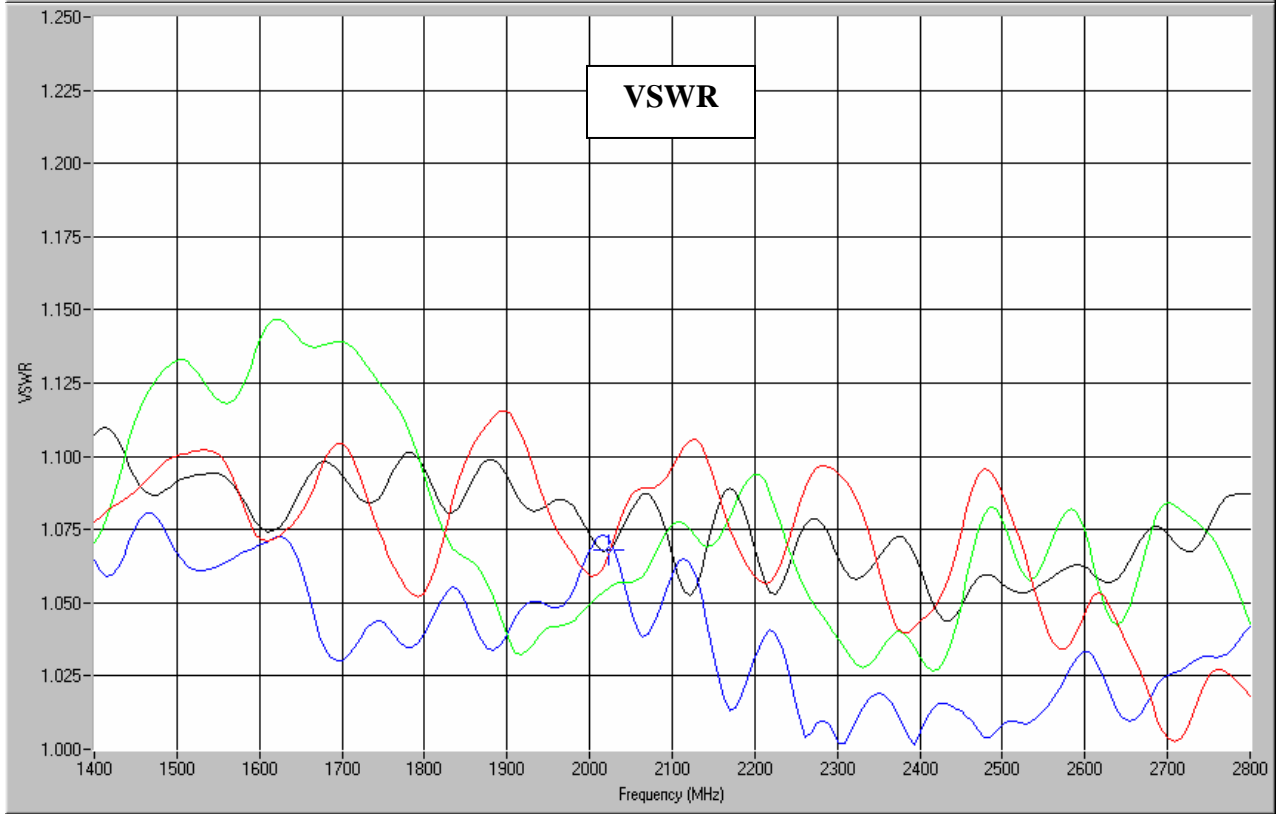

Hybrid Couplers 3 dB, 90°

Photo shows protective connector caps

Applications

- Balanced Mixers
- Antenna Feed Networks
- Phasing Networks
- Dividers/Combiners

Features

- Military Grade
- 1.4 – 2.8 GHz
- 2-Way power Split
- Quadrature
- Connectors Per MIL-C-39012
- Rugged Aluminum Housing
- Low VSWR
- Meets MIL-E-5400 Class 3 Requirements

Outline Drawing

Electrical and Mechanical Specifications subject to change without notice.

Typical Test Data Plots

USA/Canada: (315) 432-8909
 Toll Free: (800) 411-6596
 Europe: +44 2392-232392

Typical Test Data Plots