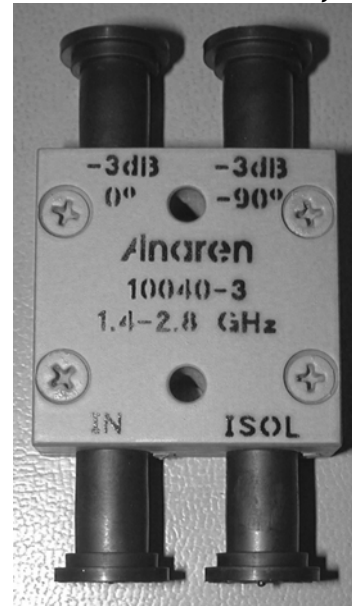

Hybrid Couplers 3 dB, 90°

Photo shows protective connector caps

Applications

- Balanced Mixers
- Antenna Feed Networks
- Phasing Networks
- Dividers/Combiners

Features

- Military Grade
- 1.4 – 2.8 GHz
- 2-Way power Split
- Quadrature
- Connectors Per MIL-C-39012
- Rugged Aluminum Housing
- Low VSWR
- Meets MIL-E-5400 Class 3 Requirements