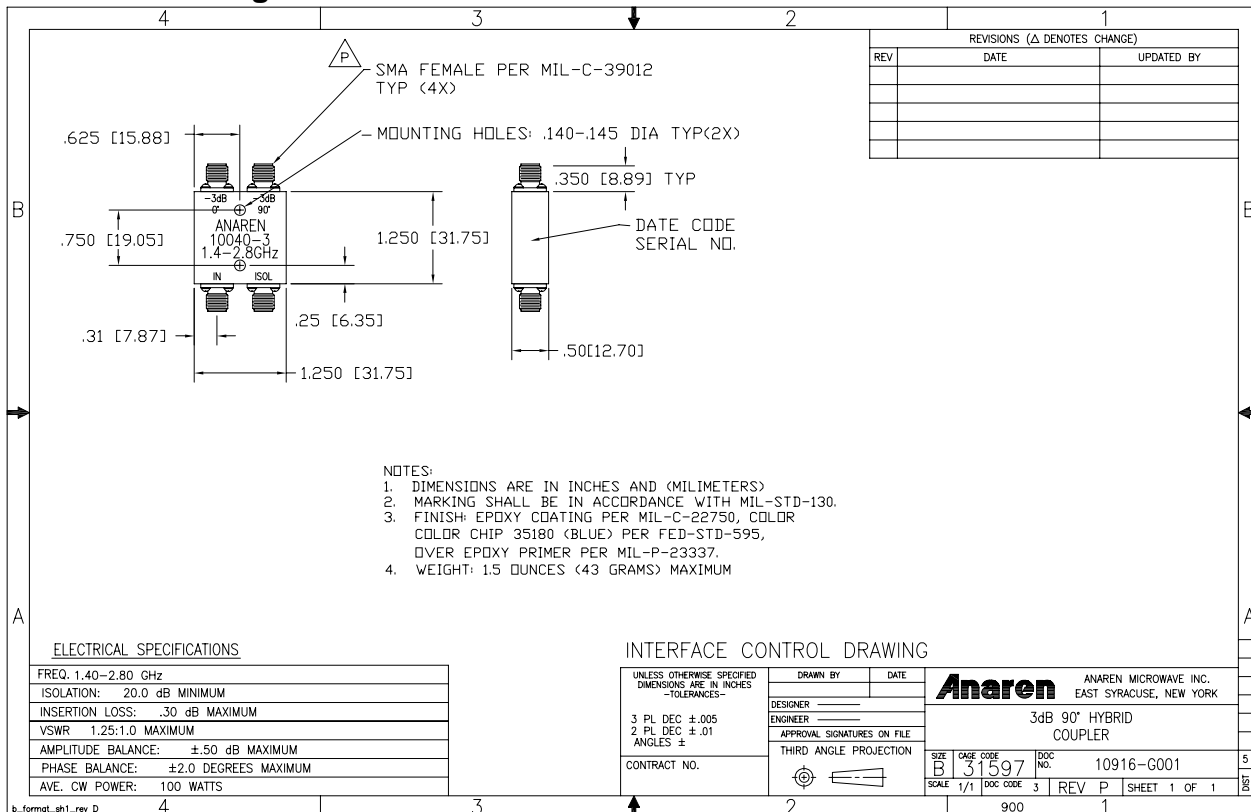

Hybrid Couplers 3 dB, 90°

Photo shows protective connector caps

Applications

- Balanced Mixers
- Antenna Feed Networks
- Phasing Networks
- Dividers/Combiners

Features

- Military Grade
- 1.4 – 2.8 GHz
- 2-Way power Split
- Quadrature
- Connectors Per MIL-C-39012
- Rugged Aluminum Housing
- Low VSWR
- Meets MIL-E-5400 Class 3 Requirements

Outline Drawing

Electrical and Mechanical Specifications subject to change without notice.

Typical Test Data Plots

USA/Canada: (315) 432-8909
 Toll Free: (800) 411-6596
 Europe: +44 2392-232392

Typical Test Data Plots