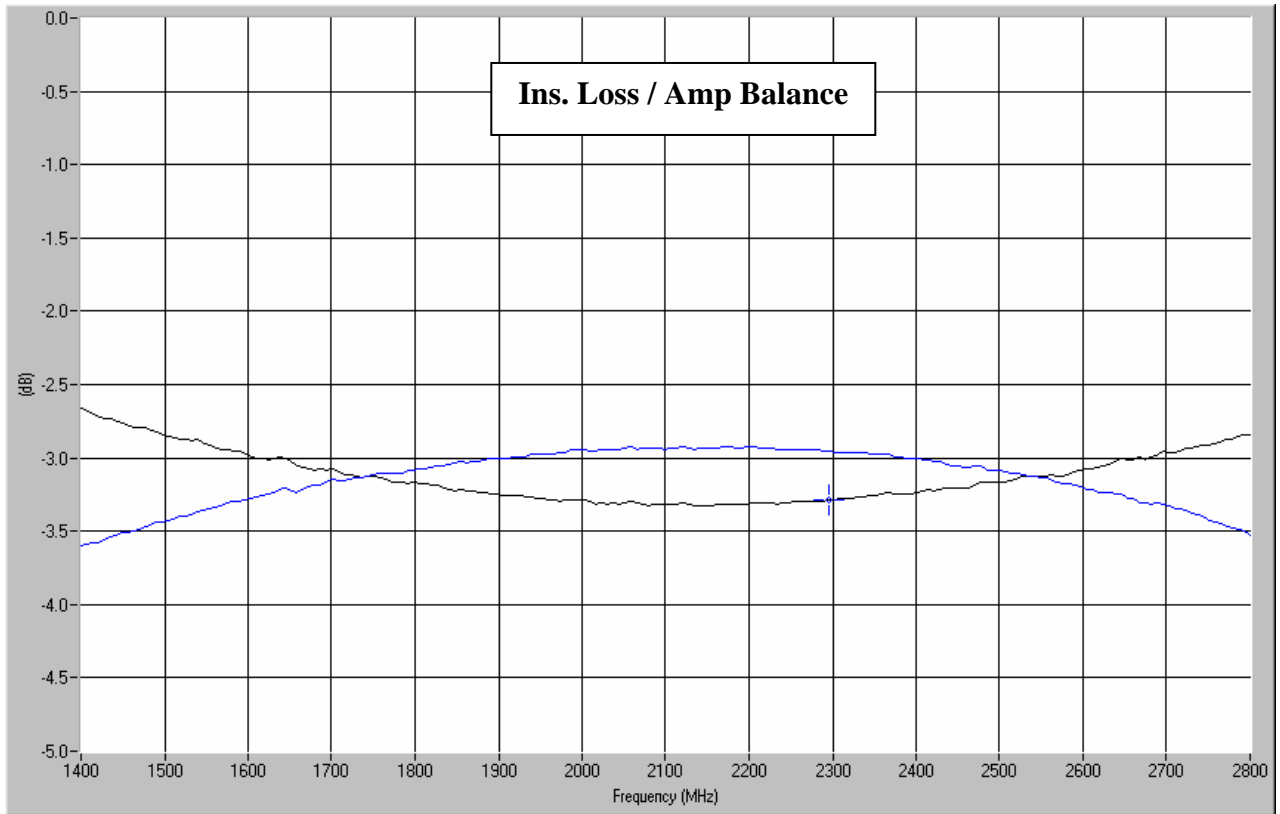

Hybrid Couplers 3 dB, 90°

Photo shows protective connector caps

Applications

- Balanced Mixers
- Antenna Feed Networks
- Phasing Networks
- Dividers/Combiners

Features

- Military Grade
- 1.4 – 2.8 GHz
- 2-Way power Split
- Quadrature
- Connectors Per MIL-C-39012
- Rugged Aluminum Housing
- Low VSWR
- Meets MIL-E-5400 Class 3 Requirements

Outline Drawing

Electrical and Mechanical Specifications subject to change without notice.

Typical Test Data Plots

USA/Canada: (315) 432-8909
 Toll Free: (800) 411-6596
 Europe: +44 2392-232392

Typical Test Data Plots