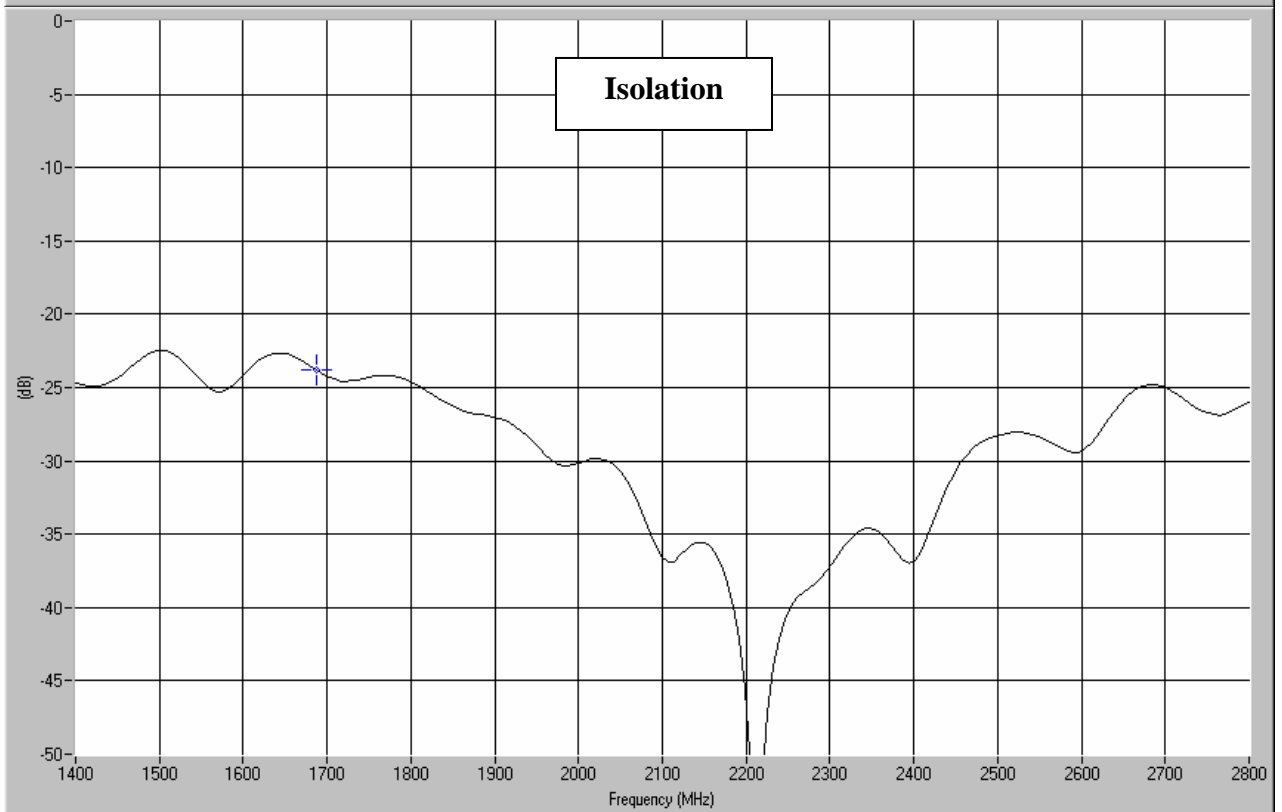

Hybrid Couplers 3 dB, 90°

Photo shows protective connector caps

Applications

- Balanced Mixers
- Antenna Feed Networks
- Phasing Networks
- Dividers/Combiners

Features

- Military Grade
- 1.4 – 2.8 GHz
- 2-Way power Split
- Quadrature
- Connectors Per MIL-C-39012
- Rugged Aluminum Housing
- Low VSWR
- Meets MIL-E-5400 Class 3 Requirements

Outline Drawing

Electrical and Mechanical Specifications subject to change without notice.

Typical Test Data Plots

USA/Canada: (315) 432-8909
 Toll Free: (800) 411-6596
 Europe: +44 2392-232392

Typical Test Data Plots