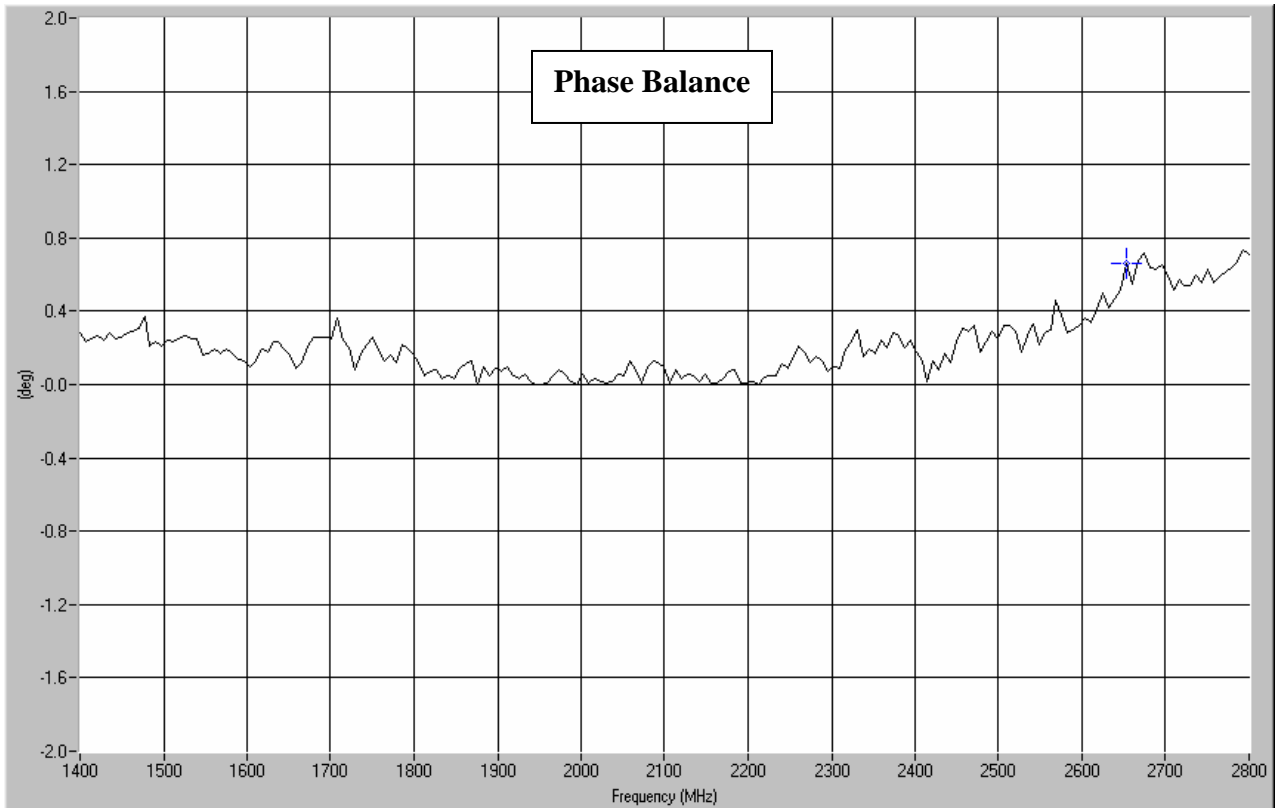

Outline Drawing

Electrical and Mechanical Specifications subject to change without notice.

Typical Test Data Plots

USA/Canada: (315) 432-8909
 Toll Free: (800) 411-6596
 Europe: +44 2392-232392

Typical Test Data Plots