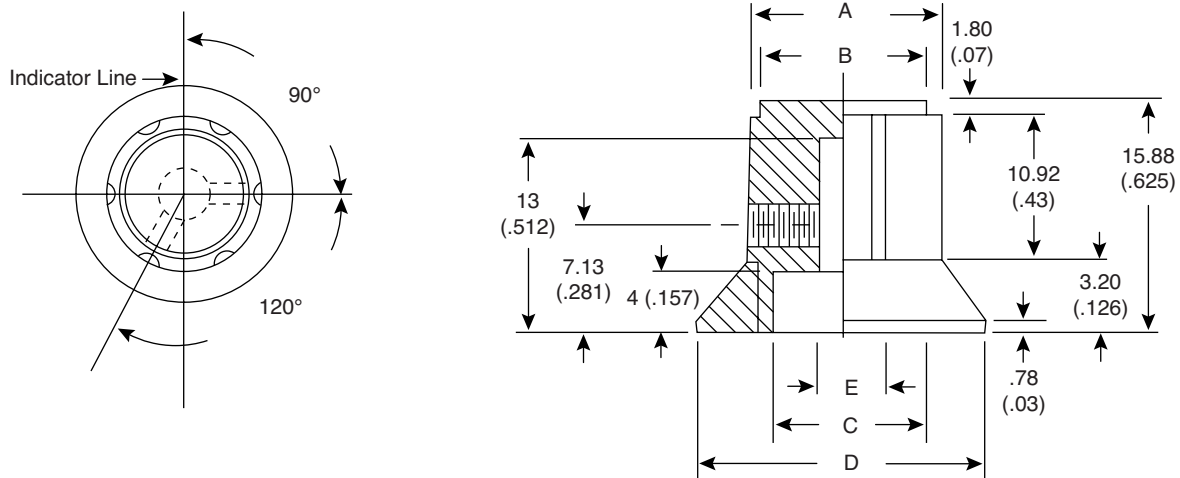

Knobs

450-MAS51, 450-MAS52, 450-MAS53, 450-MAS54,
450-MAS71, 450-MAS72, 450-MAS91, 450-MAS92

Date Last Revised: 5/22/07

Dimensions: mm (In.)

SPECIFICATIONS

Material:	Solid Aluminum
Finish:	Spin
Tolerance:	ø0-4±.10mm, ø4.10-16±.25mm, ø16-64±.30mm

DIMENSIONS MM (IN.)

Mouser Stock No.	A	B	C	D	E	Body
450-MAS51	12.7 (0.50)	10.9 (0.43)	9.5 (0.37)	18.8 (0.74)	3.2 (0.13)	Natural
450-MAS52	12.7 (0.50)	10.9 (0.43)	9.5 (0.37)	18.8 (0.74)	3.2 (0.13)	Black
450-MAS53	12.7 (0.50)	10.9 (0.43)	9.5 (0.37)	18.8 (0.74)	6.4 (0.25)	Natural
450-MAS54	12.7 (0.50)	10.9 (0.43)	9.5 (0.37)	18.8 (0.74)	6.4 (0.25)	Black
450-MAS71	19.0 (0.74)	16.5 (0.65)	15.0 (0.59)	28.5 (1.12)	6.4 (0.25)	Natural
450-MAS72	19.0 (0.74)	16.5 (0.65)	15.0 (0.59)	28.5 (1.12)	6.4 (0.25)	Black
450-MAS91	23.8 (0.94)	20.8 (0.82)	18.0 (0.71)	35.5 (1.40)	6.4 (0.25)	Natural
450-MAS92	23.8 (0.94)	20.8 (0.82)	18.0 (0.71)	35.5 (1.40)	6.4 (0.25)	Black