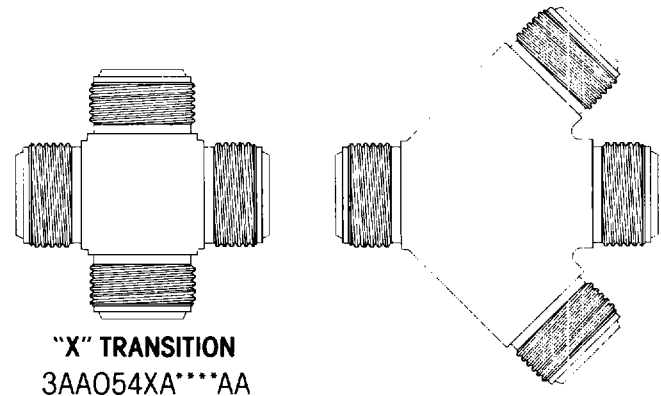

## Bulkhead Adaptor

PART NUMBER	THREAD "A"	"B"
3AAO41XA1012AA	5/8-24	3/8
3AAO41XA1216AA	3/4-20	1/2
3AAO41XA1624AA	1-20	3/4
3AAO41XA2132AA	1-5/16-18	1
3AAO41XA2440AA	1-1/2-18	1-1/4

## Through Bulkhead Adaptor

PART NUMBER	THREAD "A"	"B"
3AAO42XA1012AA	5/8-24	3/8
3AAO42XA1216AA	3/4-20	1/2
3AAO42XA1624AA	1-20	3/4
3AAO42XA2132AA	1-5/16-18	1
3AAO42XA2440AA	1-1/2-18	1-1/4

## Transitions

PART NUMBER	THREAD "A"	"B"
3AAO**XA0910AA	9/16-24	5/16
3AAO**XA1216AA	3/4-20	1/2
3AAO**XA1724AA	1-1/16-18	3/4
3AAO**XA2132AA	1-5/16-18	1
3AAO**XA2640AA	1-5/8-18	1-1/4

— Add correct digits for specific Transition required

## Transition Joiners

PART NUMBER	THREAD A	A' ACROSS FLATS	THREAD B	B' ACROSS FLATS
3AC048XA0909AA	9/16-24	11/16	9/16-24	11/16
3AC048XA1209AA	3/4-20	7/8	9/16-24	11/16
3AC048XA1212AA	3/4-20	7/8	3/4-20	7/8
3AC048XA1712AA	1-1/16-18	1-3/16	3/4-20	7/8
3AC048XA1717AA	1-1/16-18	1-3/16	1-1/16-18	1-3/16
3AC048XA2117AA	1-5/16-18	1-7/16	1-1/16-18	1-3/16
3AC048XA2121AA	1-5/16-18	1-7/16	1-5/16-18	1-7/16
3AC048XA2621AA	1-5/8-18	1-3/4	1-5/16-18	1-7/16
3AC048XA2626AA	1-5/8-18	1-3/4	1-5/8-18	1-3/4