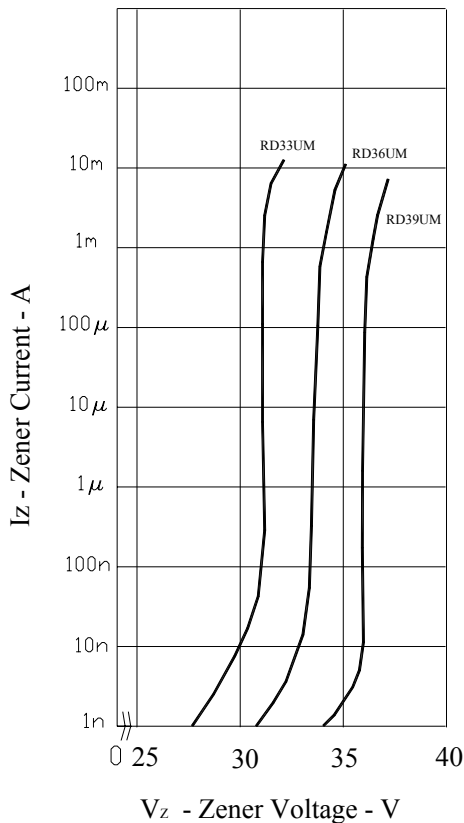

Note 1. V<sub>Z</sub> is tested with pulse (20ms).

2. Z<sub>Z</sub> is measured at I<sub>Z</sub> by given a very small A.C. Current Signal.

ZENER DIODES

ZMC RD2.0UM~RD39UM

Dimensions in mm

ZENER DIODES

ZMC RD2.0UM~RD39UM

P - Ta Rating

Iz - Vz CHARACTERISTICS

ZENER DIODES

ZMC RD2.0UM~RD39UM

(d)

(e)

$\gamma_z - V_z$  CHARACTERISTICS

$Z_z - I_z$  Characteristics