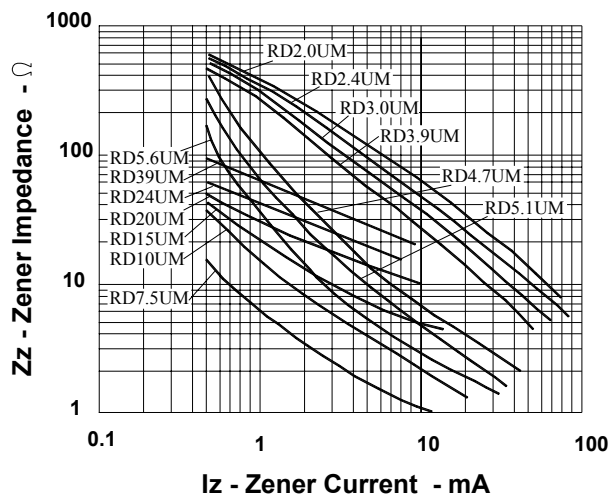

Note 1. V<sub>Z</sub> is tested with pulse (20ms).

2. Z<sub>Z</sub> is measured at I<sub>Z</sub> by given a very small A.C. Current Signal.

ZENER DIODES

ZMC RD2.0UM~RD39UM

Dimensions in mm

ZENER DIODES

ZMC RD2.0UM~RD39UM

P - Ta Rating

Iz - Vz CHARACTERISTICS

ZENER DIODES

ZMC RD2.0UM~RD39UM

(d)

(e)

$\gamma_z - V_z$  CHARACTERISTICS

$Z_z - I_z$  Characteristics