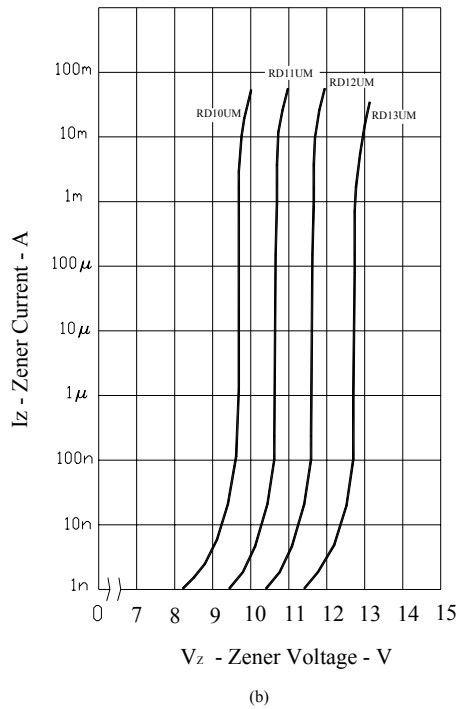

Iz - Vz CHARACTERISTICS