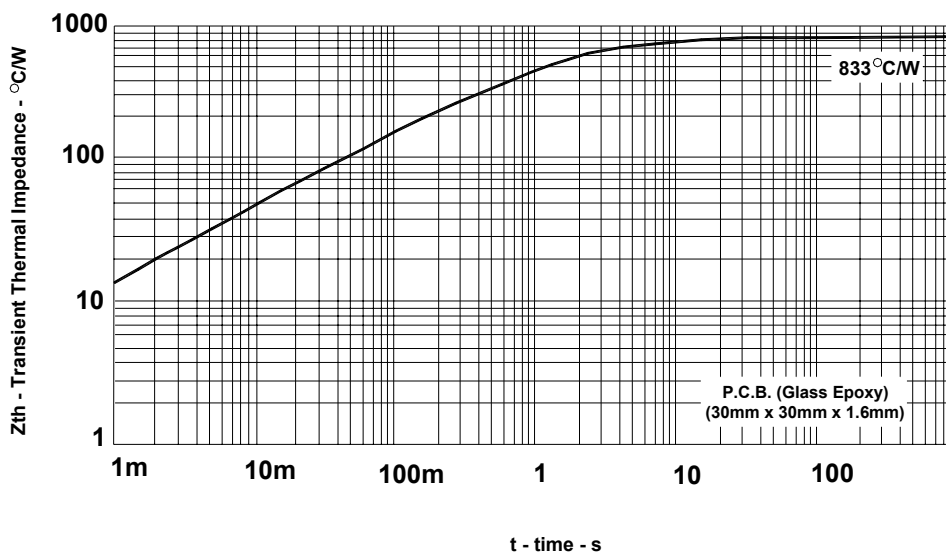

ZENER DIODES

ZMC RD2.0UM~RD39UM

TRANSIENT THERMAL IMPEDANCE CHARACTERISTICS