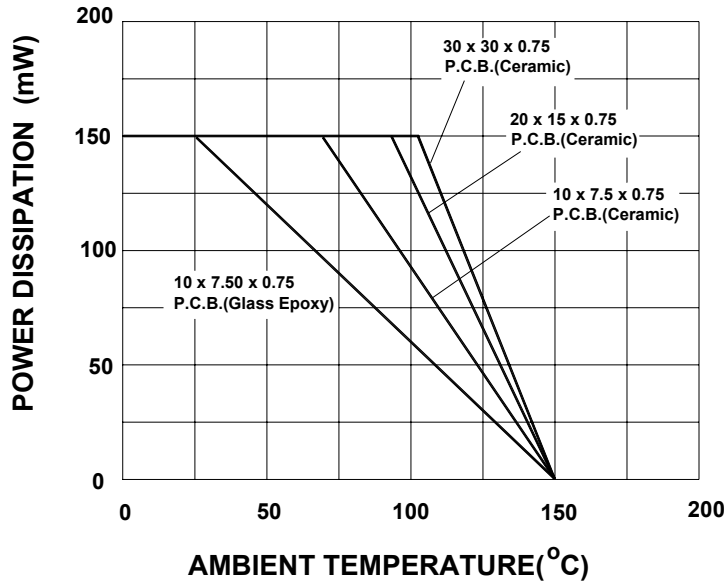

ZENER DIODES

ZMC RD2.0UM~RD39UM

P - Ta Rating