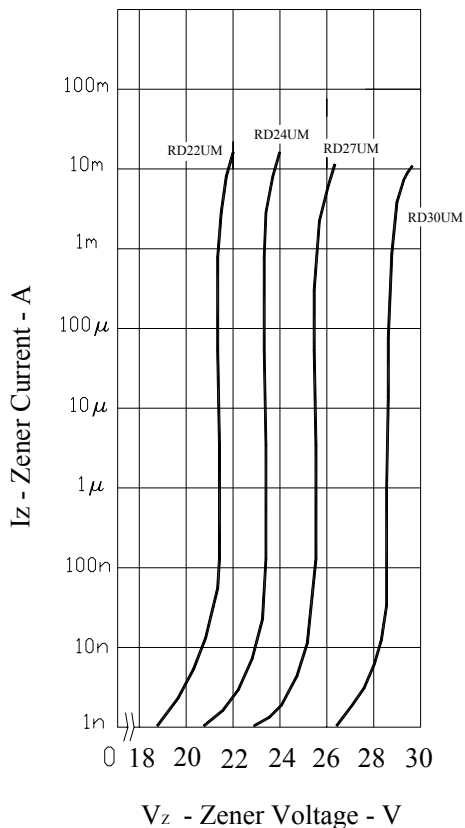

Note 1. V<sub>Z</sub> is tested with pulse (20ms).

2. Z<sub>Z</sub> is measured at I<sub>Z</sub> by given a very small A.C. Current Signal.

ZENER DIODES

ZMC RD2.0UM~RD39UM

Dimensions in mm

ZENER DIODES

ZMC RD2.0UM~RD39UM

P - Ta Rating

Iz - Vz CHARACTERISTICS

ZENER DIODES

ZMC RD2.0UM~RD39UM

(d)

(e)

$\gamma_z - V_z$  CHARACTERISTICS

$Z_z - I_z$  Characteristics