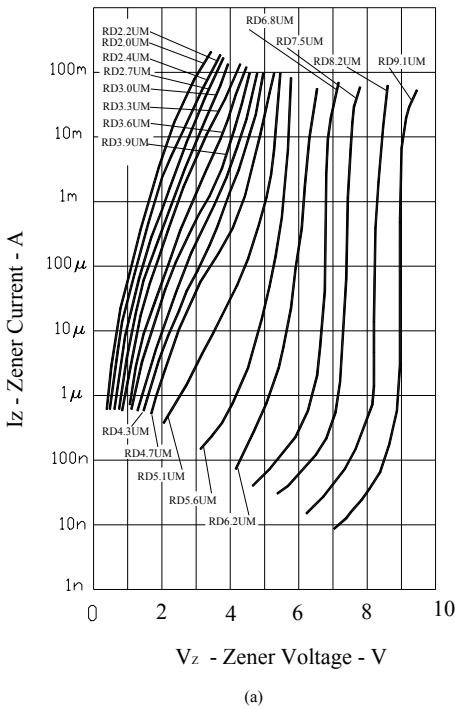

Iz - Vz CHARACTERISTICS