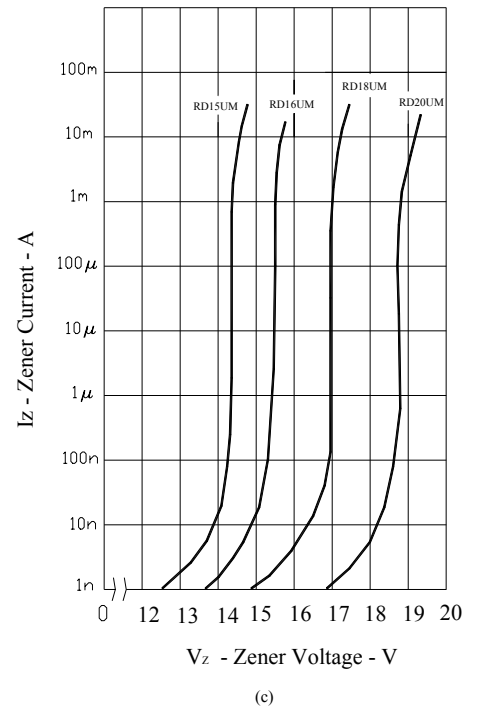

Iz - Vz CHARACTERISTICS