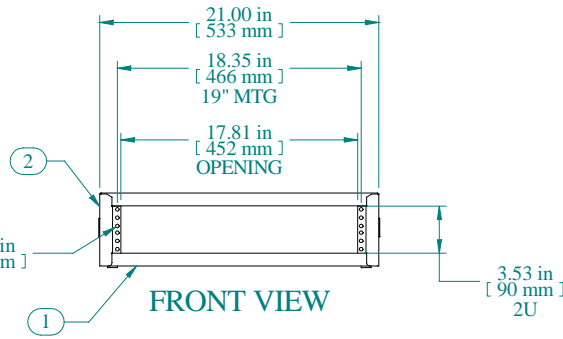

SECTION A-A

TOP VIEW

L.S. VIEW

FRONT VIEW

R.S. VIEW

BOTTOM VIEW

Item Number	Title	Quantity
1	RCBS - BOTTOM	1
2	RCBS - TOP & SIDES	1
3	BLACK PLASTIC HANDLE	2
4	PLUG BUMPER	4

**PART NUMBERS**