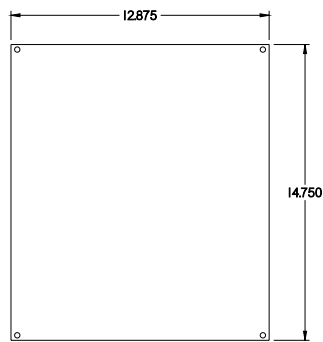

PART No. 1414PHO10

for more information visit
www.hammfg.com

Data subject to change without notice

TOP VIEW

ISOMETRIC VIEW

BACK VIEW

LEFT SIDE VIEW

FRONT VIEW

RIGHT SIDE VIEW

INNER PANEL

BOTTOM VIEW