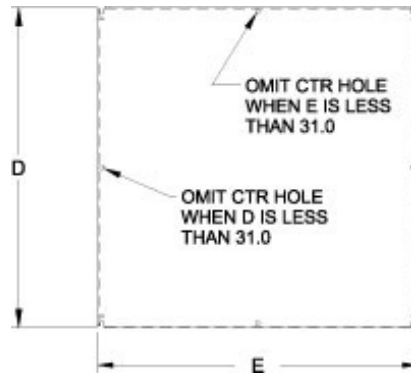

Inner Panels *EP Series*

Eclipse Series Enclosures

Features

- Larger than standard NEMA panel used in same sized enclosure.
- 12gauge steel construction.
- Larger sizes have 2 or 4 formed flanges for added strength.
- Slotted corner design for easier mounting.
- Finished in white or unpainted galvanized.

| Mild Steel | | Galvanized | | Size | | Gauge |
|------------|----------|------------|-------|-------|-------|-------|
| Part No. | Part No. | D | E | D | E | |
| EP1212 | EPG1212 | 10.20 | 10.20 | 10.20 | 10.20 | 12.00 |
| EP1224 | EPG1224 | 10.20 | 22.20 | 10.20 | 22.20 | 12.00 |
| EP1612 | EPG1612 | 14.20 | 10.20 | 14.20 | 10.20 | 12.00 |
| EP1616 | EPG1616 | 14.20 | 14.20 | 14.20 | 14.20 | 12.00 |
| EP1620 | EPG1620 | 14.20 | 18.20 | 14.20 | 18.20 | 12.00 |
| EP2012 | EPG2012 | 18.20 | 10.20 | 18.20 | 10.20 | 12.00 |
| EP2016 | EPG2016 | 18.20 | 14.20 | 18.20 | 14.20 | 12.00 |
| EP2020 | EPG2020 | 18.20 | 18.20 | 18.20 | 18.20 | 12.00 |
| EP2024 | EPG2024 | 18.20 | 22.20 | 18.20 | 22.20 | 12.00 |
| EP2412 | EPG2412 | 22.20 | 10.20 | 22.20 | 10.20 | 12.00 |
| EP2416 | EPG2416 | 22.20 | 14.20 | 22.20 | 14.20 | 12.00 |
| EP2420 | EPG2420 | 22.20 | 18.20 | 22.20 | 18.20 | 12.00 |
| EP2424 | EPG2424 | 22.20 | 22.20 | 22.20 | 22.20 | 12.00 |
| EP2430 | EPG2430 | 22.20 | 28.20 | 22.20 | 28.20 | 12.00 |
| EP2442 | EPG2442 | 22.20 | 40.20 | 22.20 | 40.20 | 12.00 |
| EP2448 | EPG2448 | 22.20 | 46.20 | 22.20 | 46.20 | 12.00 |
| EP3012 | EPG3012 | 28.20 | 10.20 | 28.20 | 10.20 | 12.00 |
| EP3016 | EPG3016 | 28.20 | 14.20 | 28.20 | 14.20 | 12.00 |
| EP3020 | EPG3020 | 28.20 | 18.20 | 28.20 | 18.20 | 12.00 |
| EP3024 | EPG3024 | 28.20 | 22.20 | 28.20 | 22.20 | 12.00 |