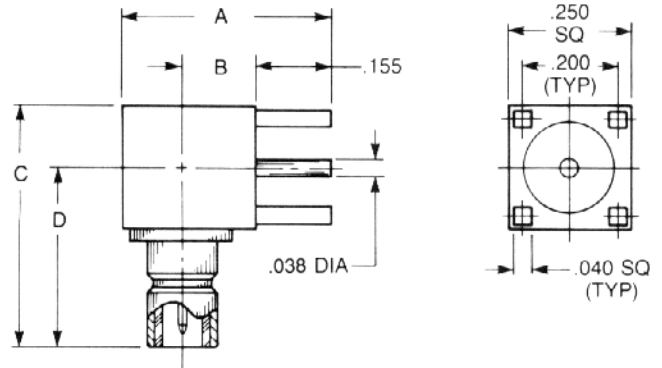

Straight Male Jack Receptacle

2009-1511-000 (Gold plated)
2009-7511-000 (Nickel plated)

QPL version available (M39012/95)

2009-1511-050 (Gold plated)
2009-7511-050 (Nickel plated)

Right Angle Male Jack Receptacle

A	B	C	D
.43	.15	.50	.38
2010-1511-000 (Gold plated)			
2010-7511-000 (Nickel plated)			

A	B	C	D
.50	.215	.56	.437
2010-1511-002 (Gold plated)			
2010-7511-002 (Nickel plated)			

QPL version available (M39012/96)

Straight Female Plug Receptacle

2025-1511-000 (Gold plated)
2025-7511-000 (Nickel plated)

Right Angle Female Plug Receptacle

2042-1511-000 (Gold plated)
2042-7511-000 (Nickel plated)