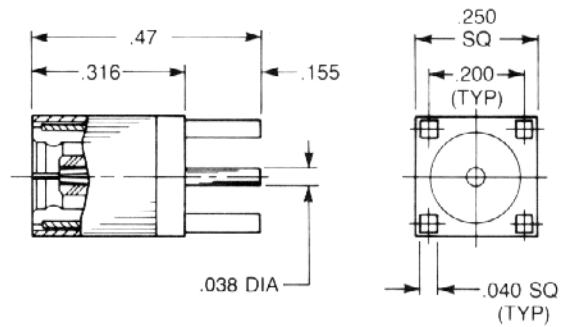

Straight Male Jack Receptacle

2009-1511-000 (Gold plated)
2009-7511-000 (Nickel plated)

QPL version available (M39012/95)

2009-1511-050 (Gold plated)
2009-7511-050 (Nickel plated)

Right Angle Male Jack Receptacle

A	B	C	D
.43	.15	.50	.38
2010-1511-000 (Gold plated)			
2010-7511-000 (Nickel plated)			

A	B	C	D
.50	.215	.56	.437
2010-1511-002 (Gold plated)			
2010-7511-002 (Nickel plated)			

QPL version available (M39012/96)

Straight Female Plug Receptacle

2025-1511-000 (Gold plated)
2025-7511-000 (Nickel plated)

Right Angle Female Plug Receptacle

2042-1511-000 (Gold plated)
2042-7511-000 (Nickel plated)