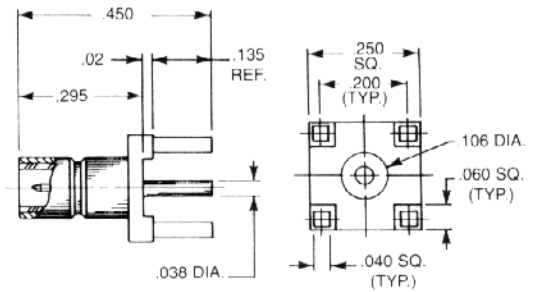

Straight Male Jack Receptacle

2009-1511-000 (Gold plated)
2009-7511-000 (Nickel plated)

QPL version available (M39012/95)

2009-1511-050 (Gold plated)
2009-7511-050 (Nickel plated)

Right Angle Male Jack Receptacle

A	B	C	D
.43	.15	.50	.38
2010-1511-000 (Gold plated)			
2010-7511-000 (Nickel plated)			

A	B	C	D
.50	.215	.56	.437
2010-1511-002 (Gold plated)			
2010-7511-002 (Nickel plated)			

QPL version available (M39012/96)

Straight Female Plug Receptacle

2025-1511-000 (Gold plated)
2025-7511-000 (Nickel plated)

Right Angle Female Plug Receptacle

2042-1511-000 (Gold plated)
2042-7511-000 (Nickel plated)