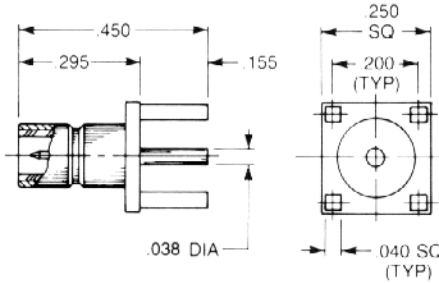

Straight Male Jack Receptacle

2009-1511-000 (Gold plated)
2009-7511-000 (Nickel plated)

QPL version available (M39012/95)

2009-1511-050 (Gold plated)
2009-7511-050 (Nickel plated)

Right Angle Male Jack Receptacle

A	B	C	D
.43	.15	.50	.38
2010-1511-000 (Gold plated)			
2010-7511-000 (Nickel plated)			

A	B	C	D
.50	.215	.56	.437
2010-1511-002 (Gold plated)			
2010-7511-002 (Nickel plated)			

QPL version available (M39012/96)

Straight Female Plug Receptacle

2025-1511-000 (Gold plated)
2025-7511-000 (Nickel plated)

Right Angle Female Plug Receptacle

2042-1511-000 (Gold plated)
2042-7511-000 (Nickel plated)