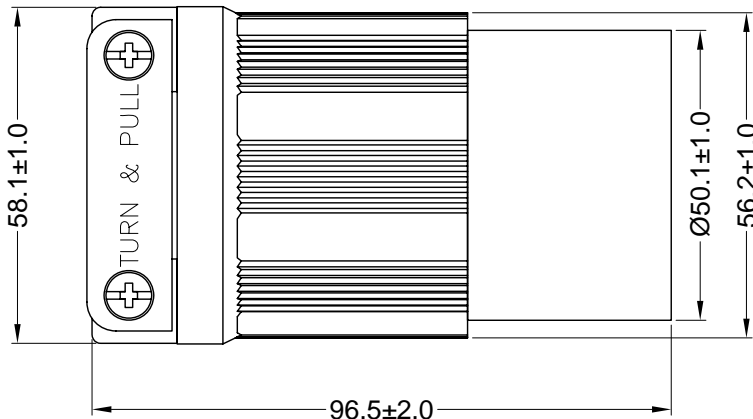

6

5

4

3

2

1

MATERIAL:

Housing & Cord Clamp: Nylon, color black
Contact Holder & Terminal Retainer: Polycarbonate
Contacts: Brass

ELECTRICAL SPECIFICATIONS:

Rated current: 30A
Rated voltage: 125 / 250 VAC

APPROVALS:  **UL** US LISTED

**RoHS
COMPLIANT**

REV	DATE	CHANGE	CHKG	CHECK	APPR

TOLERANCE UNLESS OTHERWISE SPECIFIED	
X	± 1
X.X	± 0.4
X.XX	± 0.13
DRAWN BY	PB
CHECK BY	
APPR BY	
DATE:	5/7/10
DATE:	
DATE:	

Power Dynamics, Inc.	
Phone: 973 560-0019 Whippany, New Jersey Fax: 973 560-0076	
PART: NEMA L14-30R CORD CONNECTOR 30A 125/250VAC; ASSEMBLY TYPE	
PART #: PD-L1430C-B	
SIZE: A	ALL DIMENSIONS FOR REFERENCE ONLY DIMENSIONS ARE IN MILLIMETERS
SCALE: NTS	
SHEET 1 of 1	
REV:	