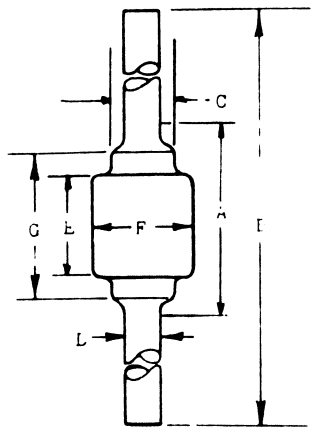

Description: Fast Rectifier, $2A < I(O)/I(F) \leq 5A$

Manufacturer..... many
 Mil/High-Rel? (Y/N).....
 I(out) (If AVG) Max..... 3.0
 VRRM..... 600
 t(rr) (S)..... 150n
 @If (test)..... 500m
 @Ir (A)..... 1.0
 Vf Max..... 1.1
 @If (test)..... 3
 Ir @25°C..... 5.0u
 @Volts (test) (V)..... 600
 Ir @ Diff. Temp (A)..... 100u
 @Temp (test) (°C)..... 100
 Mat..... Silicon
 Oper. Temp (°C) Max..... 200j
 Pkg Style..... Axial-3
 Surface Mounted (Y/N)..... N

J Junction Temperature It(rms)

	A	B	C	D	E	F	G
A146		1.562 1.688		.026 .030	.080 .110	.080 .110	.125 .161
A146a			.035	.020	.080	.070	
A146b			.055	.028	.085	.085	
A146c			.115	.040	.050	.145	
A146d		1.63		.028		.075	
A146e		2.03		.040		.120	
A146f	.250 MAX	1.68	.055	.028	.085	.085	
A146g	.250	2.25	.035	.020	.070	.080	
A146h	.260	2.30				.104	.160
A146j	.275	1.62		.028	.085	.085	
A146k	.300	2.30		.039 .041		.134 .136	
A146m	.350 MAX	2.300 MIN	.115 TYP	.039 .041	.100 TYP	.145 MAX	.175 TYP
A146n	.280	2.28		.039 .041			
A146p	.350 MAX	2.30 MIN		.039 .041	.100 .140	.100 .140	.150 .200
A146q	.236	2.41	.059	.043 MAX	.118 MAX	.112 MAX	
A146r	.250 MAX	1.625 1.675		.027 .029	.065 .085	.065 .085	
A146s	.170 MAX	2.122 MIN		.014 .021	.076 MAX	.076 MAX	
A146t	.300 MAX	2.300 2.400		.040	.115 .140	.115 .140	
A146u	.200 .275	1.62 MIN		.027 .031	.085 TYP	.085 MAX	