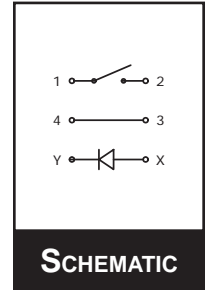

* Always used when a diffuser color is defined
 ** Always used when a cap color is defined

Specifications subject to change without notice

E-SWITCH®

www.e-switch.com

800.867.2717

1

LP16 - "A" CAP SIZE

CLEAR CAP WITH WHITE DIFFUSER

LP16 - "B" CAP SIZE

CLEAR CAP WITH WHITE DIFFUSER

ANTI-VANDAL SWITCHES
 DETECTOR SWITCHES
 DIP SWITCHES
 KEYLOCK SWITCHES
 NAVIGATION SWITCHES
 PUSHBUTTON SWITCHES
 ROCKER SWITCHES
 ROTARY SWITCHES
 SLIDE SWITCHES
 SNAP ACTION SWITCHES
 TACTILE SWITCHES
 TOGGLE SWITCHES
 CAP OPTIONS