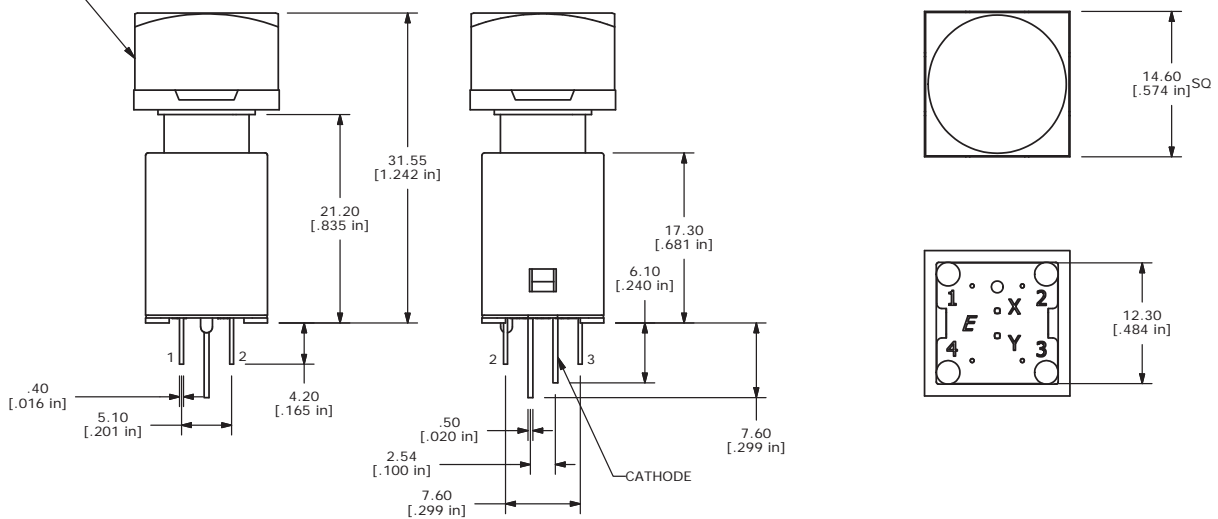

CLEAR CAP WITH WHITE DIFFUSER