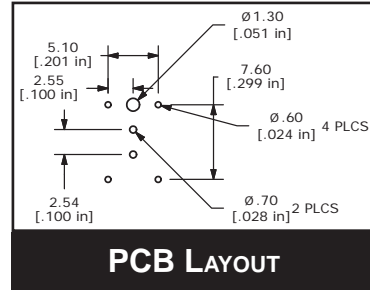

Functions: SPST, Off-(On)

FEATURES & BENEFITS

- 50,000,000 cycle life expectancy
- Long 3.3mm travel
- Illumination options
- 2 cap sizes
- Price competitive

PART NUMBER CONFIGURATOR

Series	Function Style	Circuit	Cap Size	Cap Configuration	Cap Color	Diffuser Color	LED Color Options
<input type="text" value="LP16"/>	<input type="text" value="OA"/>	<input type="text" value="1 - SPST"/>	<input type="text" value="A - 12.2mm Sq.
B - 14.6mm Sq."/>	<input type="text" value="S - Sculptured"/>	<input type="text" value="T - Transparent*
R - Red
G - Green
B - Blue
Y - Yellow"/>	<input type="text" value="W - White
R - Red
G - Green
B - Blue
Y - Yellow
T - Transparent**"/>	<input type="text" value="N - No LED
R - Red
G - Green
Y - Yellow
B - Blue"/>

* Always used when a diffuser color is defined
 ** Always used when a cap color is defined

Specifications subject to change without notice

E-SWITCH®

www.e-switch.com

800.867.2717

1

LP16 - "A" CAP SIZE

CLEAR CAP WITH WHITE DIFFUSER