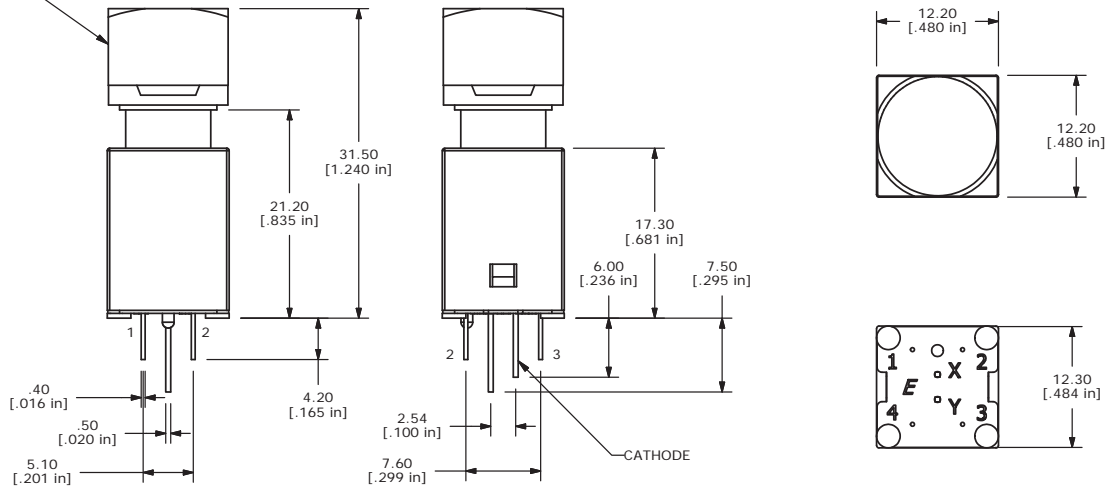

* Always used when a diffuser color is defined
 ** Always used when a cap color is defined

Specifications subject to change without notice

E-SWITCH®

www.e-switch.com

800.867.2717

1

LP16 - "A" CAP SIZE

CLEAR CAP WITH WHITE DIFFUSER