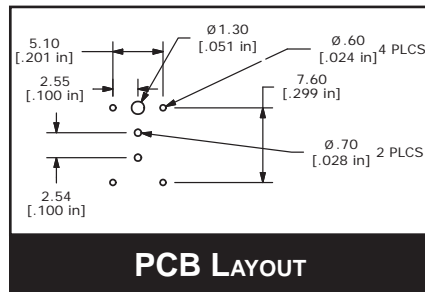

LP16 - "A" CAP SIZE

CLEAR CAP WITH WHITE DIFFUSER

LP16 - "B" CAP SIZE

CLEAR CAP WITH WHITE DIFFUSER

ANTI-VANDAL SWITCHES
DETECTOR SWITCHES
DIP SWITCHES
KEYLOCK SWITCHES
NAVIGATION SWITCHES
PUSHBUTTON SWITCHES
ROCKER SWITCHES
ROTARY SWITCHES
SLIDE SWITCHES
SNAP ACTION SWITCHES
TACTILE SWITCHES
TOGGLE SWITCHES
CAP OPTIONS