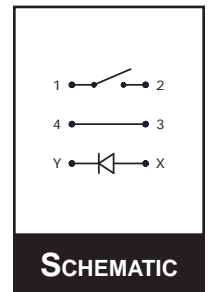

Functions: SPST, Off-(On)

FEATURES & BENEFITS

- 50,000,000 cycle life expectancy
- Long 3.3mm travel
- Illumination options
- 2 cap sizes
- Price competitive

PART NUMBER CONFIGURATOR

Series	Function Style	Circuit	Cap Size	Cap Configuration	Cap Color	Diffuser Color	LED Color Options
<input type="text" value="LP16"/>	<input type="text" value="OA"/>	<input type="text" value="1 - SPST"/>	<input type="text" value="A - 12.2mm Sq.
B - 14.6mm Sq."/>	<input type="text" value="S - Sculptured"/>	<input type="text" value="T - Transparent*
R - Red
G - Green
B - Blue
Y - Yellow"/>	<input type="text" value="W - White
R - Red
G - Green
B - Blue
Y - Yellow
T - Transparent**"/>	<input type="text" value="N - No LED
R - Red
G - Green
Y - Yellow
B - Blue"/>

* Always used when a diffuser color is defined
 ** Always used when a cap color is defined

Specifications subject to change without notice

E-SWITCH®

www.e-switch.com

800.867.2717

1

LP16 - "A" CAP SIZE

CLEAR CAP WITH WHITE DIFFUSER

LP16 - "B" CAP SIZE

CLEAR CAP WITH WHITE DIFFUSER

ANTI-VANDAL SWITCHES
 DETECTOR SWITCHES
 DIP SWITCHES
 KEYLOCK SWITCHES
 NAVIGATION SWITCHES
 PUSHBUTTON SWITCHES
 ROCKER SWITCHES
 ROTARY SWITCHES
 SLIDE SWITCHES
 SNAP ACTION SWITCHES
 TACTILE SWITCHES
 TOGGLE SWITCHES
 CAP OPTIONS