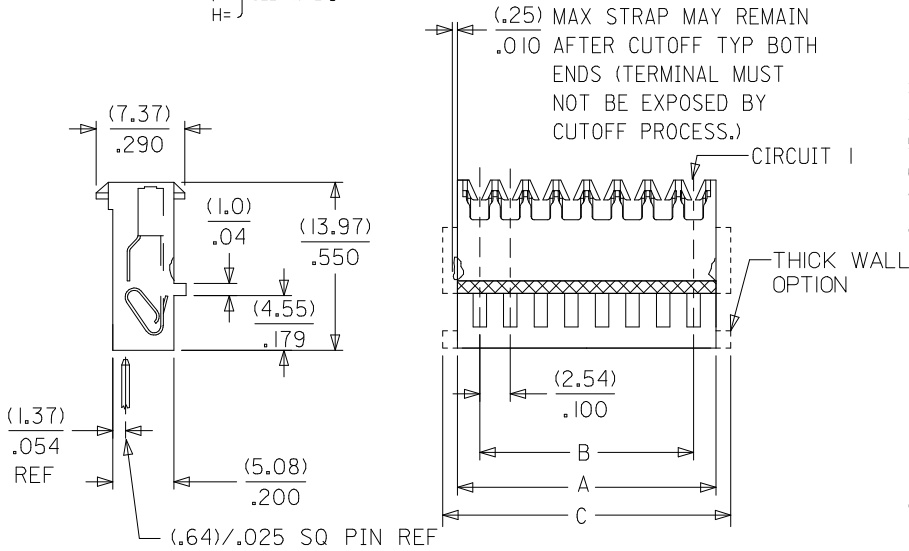

1. MATERIAL: UNFILLED NYLON, UL94V-2, MOLDED MATERIAL (CLEAR)
2. FINISH:
   - (102) OVERALL TIN: (0.00508)/(0.00200 MIN OVER (0.00254)/(0.00100 MIN COPPER.
   - (208) SELECT GOLD: (0.00038)/(0.00015 MIN, * SELECT TIN: (0.00254)/(0.00100 MIN, OVERALL NICKEL UNDERPLATE: (0.00127)/(0.00050 MIN.
   - (228) SELECT GOLD: (0.00076)/(0.00030 MIN, * SELECT TIN: (0.00254)/(0.00100 MIN, OVERALL NICKEL UNDERPLATE: (0.00127)/(0.00050 MIN.
   - (501) OVERALL GOLD: (0.00051)/(0.00020 MIN OVER (0.00076)/(0.00030 MIN NICKEL
   - (502) OVERALL GOLD: (0.00051)/(0.00020 MIN OVER (0.00127)/(0.00050 MIN NICKEL.
   - (503) OVERALL GOLD: (0.00076)/(0.00030 MIN OVER (0.00127)/(0.00050 MIN NICKEL.
   - (P909) OVERALL TIN: (0.00254)/(0.00100 MIN. *THE PRIMARY SHIPPING CARTON WILL BE LABELED COMPLIANT TO RoHS DIRECTIVE 2002/95/EC AND ELV ANNEX II OF DIRECTIVE 2000/53/EC*. CARTONS WITHOUT THIS LABEL MAY CONTAIN PRODUCT WITH TIN/LEAD PLATINGS.
3. PRODUCT SPECIFICATION: PS-7720-001
4. PACKAGING: BULK PK-7720-001 SEE CHART
5. THESE HOUSINGS ARE FOR USE WITH SINGLE 22 AWG WIRE TERMINATION ONLY
6. COLOR STRIPE TO RUN LENGTH OF RIB AS SHOWN (SEE CHART FOR COLOR)
7. SEE APPLICATION SPEC SMES-7720-0002 FOR ADDITIONAL INFORMATION.
8. WIRE SPECIFICATIONS: SEE SMES-7720-0002 (INSUL. DIA (1.52)/(0.060 MAX)
   - SLOT SIZE A FOR USE WITH: 26 AWG SOLID, STRANDED TINNED
   - SLOT SIZE H FOR USE WITH: 28 AWG SOLID, STRANDED TINNED, AND STRANDED TOPCOAT
   - SLOT SIZE F FOR USE WITH: 24 AWG SOLID, STRANDED TINNED, AND STRANDED TOPCOAT
   - SLOT SIZE E FOR USE WITH: 22 AWG STRANDED TINNED
9. THIS PART CONFORMS TO CLASS B REQUIREMENTS OF COSMETIC SPECIFICATION PS-45499-002.

NO OF CKTS	DIM A	DIM B	DIM C
2	(5.44) .214	(2.54) .100	(7.59) .299
3	(7.98) .314	(5.08) .200	(10.13) .399
4	(10.52) .414	(7.62) .300	(12.67) .499
5	(13.06) .514	(10.16) .400	(15.21) .599
6	(15.60) .614	(12.70) .500	(17.75) .699
7	(18.14) .714	(15.24) .600	(20.29) .799
8	(20.68) .814	(17.78) .700	(22.83) .899
9	(23.22) .914	(20.30) .800	(25.37) .999
10	(25.76) 1.014	(22.86) .900	(27.91) 1.099
11	(28.30) 1.114	(25.40) 1.000	(30.45) 1.199
12	(30.84) 1.214	(27.94) 1.100	(32.99) 1.299
13	(33.38) 1.314	(30.48) 1.200	(35.53) 1.399
14	(35.92) 1.414	(33.02) 1.300	(38.07) 1.499
15	(38.46) 1.514	(35.56) 1.400	(40.61) 1.599
16	(41.00) 1.614	(38.10) 1.500	(43.15) 1.699
17	(43.54) 1.714	(40.64) 1.600	(45.69) 1.799
18	(46.08) 1.814	(43.18) 1.700	(48.23) 1.899
19	(48.62) 1.914	(45.72) 1.800	(50.77) 1.999
20	(51.16) 2.014	(48.26) 1.900	(53.31) 2.099
21	(53.70) 2.114	(50.80) 2.000	(55.85) 2.199
22	(56.24) 2.214	(53.34) 2.100	(58.39) 2.299
23	(58.78) 2.314	(55.88) 2.200	(60.93) 2.399
24	(61.32) 2.414	(58.42) 2.300	(63.47) 2.499
25	(63.86) 2.514	(60.96) 2.400	(66.01) 2.599
26	(66.40) 2.614	(63.50) 2.500	(68.55) 2.699
27	(68.94) 2.714	(66.04) 2.600	(71.09) 2.799
28	(71.48) 2.814	(68.58) 2.700	(73.63) 2.899

CORRECT HSG. NO.'S
EC NO: UCP2009-2291
DRWN:MKIPPER 2009/04/16
CHKD:SSOUSEK 2009/04/17
APPR:FSM:TH 2009/04/17

QUALITY SYMBOLS
▽=0
◁=0

DESCRIPTION
REV

BA

GENERAL TOLERANCES (UNLESS SPECIFIED)

	mm	INCH
4 PLACES	± .005	± .0002
3 PLACES	± .004	± .00015
2 PLACES	± .003	± .0001
1 PLACE	± .002	± .00005

ANGULAR ±1/2°

DRAFT WHERE APPLICABLE MUST REMAIN WITHIN DIMENSIONS

DIMENSION STYLE
MM/IN

SCALE

DESIGN UNITS
INCH

THIRD ANGLE PROJECTION

DRAWN BY DATE
SAMIEC 2004/04/13

CHECKED BY DATE
SAMIEC 2004/04/13

APPROVED BY DATE
MARGULIS 2004/04/13

MATERIAL NO.
SEE CHART

TITLE
KK 100 IDT CONNECTOR ASSEMBLY

MOLEX MOLEX INCORPORATED

DOCUMENT NO.
SD-7720-001

SHEET NO.
1 OF *