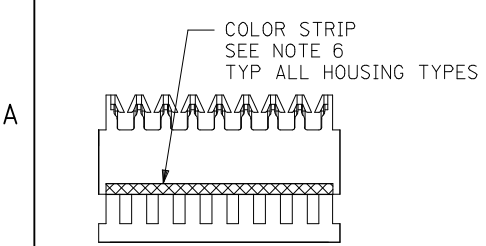

FACTORY I.D.
EC NO: UCP2009-2029
DRWN:MKIPPER 2009/02/25
CHKD:SSOUSEK 2009/02/25
APPR:FSMITH 2009/02/26
A Z7

QUALITY SYMBOLS

DESCRIPTION
REV

GENERAL TOLERANCES (UNLESS SPECIFIED)	
	mm INCH
4 PLACES	± --- ± ---
3 PLACES	± --- ± ---
2 PLACES	± --- ± ---
1 PLACE	± --- ± ---
ANGULAR ±1/2°	
DRAFT WHERE APPLICABLE MUST REMAIN WITHIN DIMENSIONS	

DIMENSION STYLE	
MM/IN	
DRAWN BY	DATE
SAMIEC	2004/04/13
CHECKED BY	DATE
SAMIEC	2004/04/13
APPROVED BY	DATE
MARGULIS	2004/04/13
MATERIAL NO.	
SEE CHART	

SCALE	DESIGN UNITS	THIRD ANGLE PROJECTION
---	INCH	
TITLE		
KK 100 IDT CONNECTOR ASSEMBLY		
MOLEX INCORPORATED		
DOCUMENT NO.	SHEET NO.	
SD-7720-001	2 OF *	
THIS DRAWING CONTAINS INFORMATION THAT IS PROPRIETARY TO MOLEX INCORPORATED AND SHOULD NOT BE USED WITHOUT WRITTEN PERMISSION