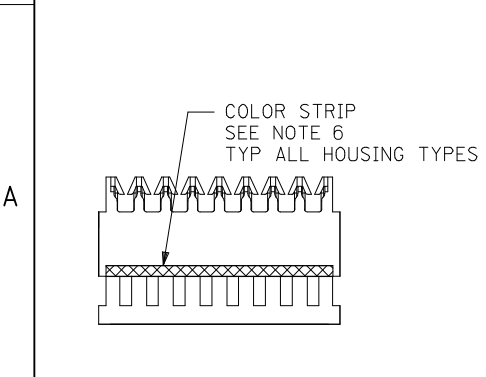

FACTORY I.D.
EC NO: UCP2009-2029
DRWN:MKIPPER 2009/02/25
CHKD:SSOUSEK 2009/02/25
APPR:FSMITH 2009/02/26
REV
AZ7

QUALITY SYMBOLS

=0
=0

GENERAL TOLERANCES (UNLESS SPECIFIED)	
	mm INCH
4 PLACES	± --- ± ---
3 PLACES	± --- ± ---
2 PLACES	± --- ± ---
1 PLACE	± --- ± ---
ANGULAR ±1/2°	
DRAFT WHERE APPLICABLE MUST REMAIN WITHIN DIMENSIONS	

DIMENSION STYLE	
MM/IN	
DRAWN BY	DATE
SAMIEC	2004/04/13
CHECKED BY	DATE
SAMIEC	2004/04/13
APPROVED BY	DATE
MARGULIS	2004/04/13
MATERIAL NO.	
SEE CHART	

SCALE	DESIGN UNITS	THIRD ANGLE PROJECTION
---	INCH	
TITLE		
KK 100 IDT CONNECTOR ASSEMBLY		
MOLEX INCORPORATED		
DOCUMENT NO.	SHEET NO.	
SD-7720-001	2 OF *	
THIS DRAWING CONTAINS INFORMATION THAT IS PROPRIETARY TO MOLEX INCORPORATED AND SHOULD NOT BE USED WITHOUT WRITTEN PERMISSION