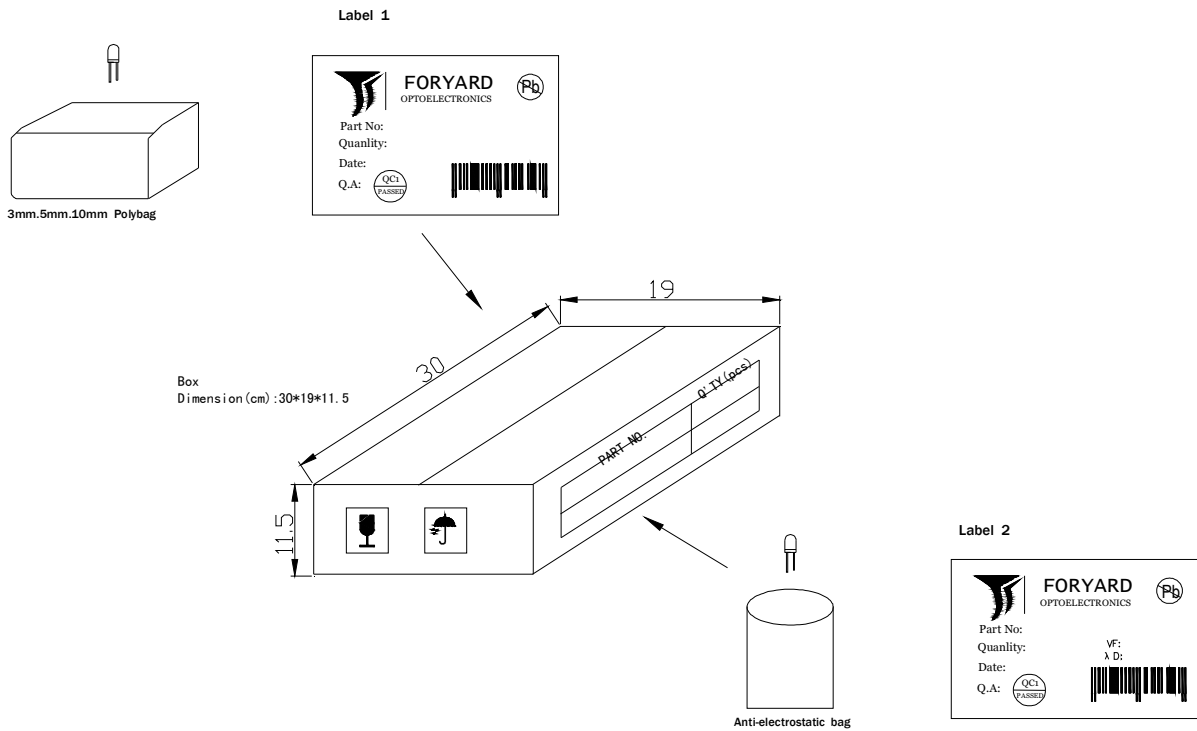

LAMP PACKING.

DEVICE	QTY/polybag(pcs)	Polybag/box A	Fig
5mm(T-1 3/4)	1000	8 bags	Label 1
3mm(T-1)	1000	10 bags	Label 1
10mm(T-1)	250	8 bags	Label 1
Blue/Green/White	500pcs	8 bags	Label 2

CARTON
Dimension(cm):39*32*38

6 Boxes/Carton
 5mm:48,000pcs
 3mm:60,000pcs
 10mm:12,000pcs
 Blue/Pure Green/bluish Green
 /White:24,000pcs