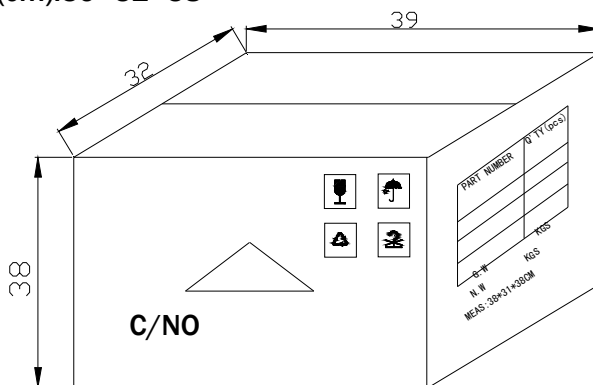

LAMP PACKING.

DEVICE	QTY/polybag(pcs)	Polybag/box A	Fig
5mm(T-1 3/4)	1000	8 bags	Label 1
3mm(T-1)	1000	10 bags	Label 1
10mm(T-1)	250	8 bags	Label 1
Blue/Green/White	500pcs	8 bags	Label 2

CARTON
Dimension(cm):39*32*38

6 Boxes/Carton
 5mm:48,000pcs
 3mm:60,000pcs
 10mm:12,000pcs
 Blue/Pure Green/bluish Green
 /White:24,000pcs