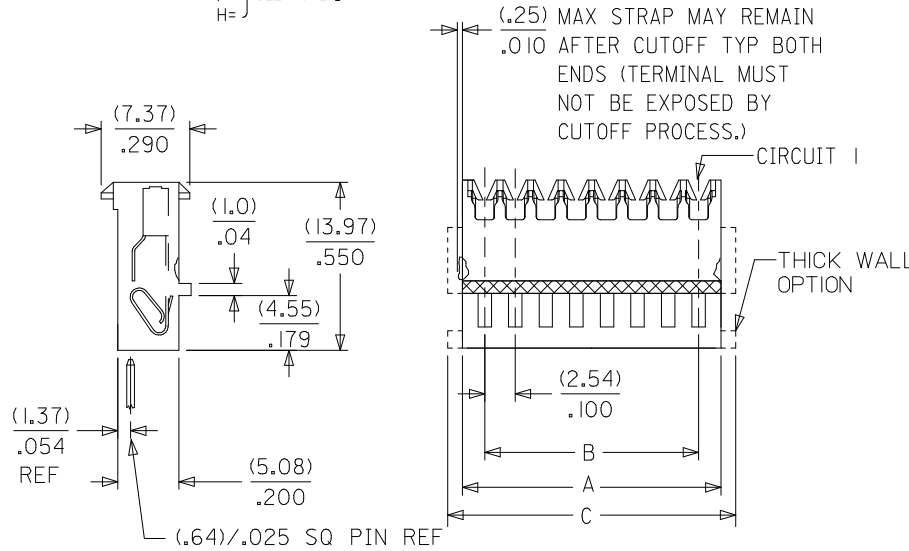

1. MATERIAL: UNFILLED NYLON, UL94V-2, MOLDED MATERIAL (CLEAR)
2. FINISH:
   - (102) OVERALL TIN: (0.00508)/(0.00200 MIN OVER (0.00254)/(0.00100 MIN COPPER.
   - (208) SELECT GOLD: (0.00038)/(0.00015 MIN, * SELECT TIN: (0.00254)/(0.00100 MIN, OVERALL NICKEL UNDERPLATE: (0.00127)/(0.00050 MIN.
   - (228) SELECT GOLD: (0.00076)/(0.00030 MIN, * SELECT TIN: (0.00254)/(0.00100 MIN, OVERALL NICKEL UNDERPLATE: (0.00127)/(0.00050 MIN.
   - (501) OVERALL GOLD: (0.00051)/(0.00020 MIN OVER (0.00076)/(0.00030 MIN NICKEL
   - (502) OVERALL GOLD: (0.00051)/(0.00020 MIN OVER (0.00127)/(0.00050 MIN NICKEL.
   - (503) OVERALL GOLD: (0.00076)/(0.00030 MIN OVER (0.00127)/(0.00050 MIN NICKEL.
   - (P909) OVERALL TIN: (0.00254)/(0.00100 MIN. *THE PRIMARY SHIPPING CARTON WILL BE LABELED COMPLIANT TO RoHS DIRECTIVE 2002/95/EC AND ELV ANNEX II OF DIRECTIVE 2000/53/EC*. CARTONS WITHOUT THIS LABEL MAY CONTAIN PRODUCT WITH TIN/LEAD PLATINGS.
3. PRODUCT SPECIFICATION: PS-7720-001
4. PACKAGING: BULK PK-7720-001 SEE CHART
5. THESE HOUSINGS ARE FOR USE WITH SINGLE 22 AWG WIRE TERMINATION ONLY
6. COLOR STRIPE TO RUN LENGTH OF RIB AS SHOWN (SEE CHART FOR COLOR)
7. SEE APPLICATION SPEC SMES-7720-0002 FOR ADDITIONAL INFORMATION.
8. WIRE SPECIFICATIONS: SEE SMES-7720-0002 (INSUL. DIA (1.52)/(0.060 MAX)
   - SLOT SIZE A FOR USE WITH: 26 AWG SOLID, STRANDED TINNED
   - SLOT SIZE H FOR USE WITH: 28 AWG SOLID, STRANDED TINNED, AND STRANDED TOPCOAT
   - SLOT SIZE F FOR USE WITH: 24 AWG SOLID, STRANDED TINNED, AND STRANDED TOPCOAT
   - SLOT SIZE E FOR USE WITH: 22 AWG STRANDED TINNED
9. THIS PART CONFORMS TO CLASS B REQUIREMENTS OF COSMETIC SPECIFICATION PS-45499-002.

NO OF CKTS	DIM A	DIM B	DIM C
2	(5.44) .214	(2.54) .100	(7.59) .299
3	(7.98) .314	(5.08) .200	(10.13) .399
4	(10.52) .414	(7.62) .300	(12.67) .499
5	(13.06) .514	(10.16) .400	(15.21) .599
6	(15.60) .614	(12.70) .500	(17.75) .699
7	(18.14) .714	(15.24) .600	(20.29) .799
8	(20.68) .814	(17.78) .700	(22.83) .899
9	(23.22) .914	(20.30) .800	(25.37) .999
10	(25.76) 1.014	(22.86) .900	(27.91) 1.099
11	(28.30) 1.114	(25.40) 1.000	(30.45) 1.199
12	(30.84) 1.214	(27.94) 1.100	(32.99) 1.299
13	(33.38) 1.314	(30.48) 1.200	(35.53) 1.399
14	(35.92) 1.414	(33.02) 1.300	(38.07) 1.499
15	(38.46) 1.514	(35.56) 1.400	(40.61) 1.599
16	(41.00) 1.614	(38.10) 1.500	(43.15) 1.699
17	(43.54) 1.714	(40.64) 1.600	(45.69) 1.799
18	(46.08) 1.814	(43.18) 1.700	(48.23) 1.899
19	(48.62) 1.914	(45.72) 1.800	(50.77) 1.999
20	(51.16) 2.014	(48.26) 1.900	(53.31) 2.099
21	(53.70) 2.114	(50.80) 2.000	(55.85) 2.199
22	(56.24) 2.214	(53.34) 2.100	(58.39) 2.299
23	(58.78) 2.314	(55.88) 2.200	(60.93) 2.399
24	(61.32) 2.414	(58.42) 2.300	(63.47) 2.499
25	(63.86) 2.514	(60.96) 2.400	(66.01) 2.599
26	(66.40) 2.614	(63.50) 2.500	(68.55) 2.699
27	(68.94) 2.714	(66.04) 2.600	(71.09) 2.799
28	(71.48) 2.814	(68.58) 2.700	(73.63) 2.899

CORRECT HSG. NO.'S EC NO: UCP2009-2291 DRWN:MKIPPER 2009/04/16 CHKD:SSOUSEK 2009/04/17 APPR:FSM:TH 2009/04/17	QUALITY SYMBOLS ▽=0 ◁=0	DESCRIPTION REV	BA

GENERAL TOLERANCES (UNLESS SPECIFIED)		
	mm	INCH
4 PLACES	± .005	± .0004
3 PLACES	± .004	± .0003
2 PLACES	± .003	± .0002
1 PLACE	± .002	± .0001
ANGULAR ±1/2°		
DRAFT WHERE APPLICABLE MUST REMAIN WITHIN DIMENSIONS		

DIMENSION STYLE		SCALE	DESIGN UNITS	THIRD ANGLE PROJECTION
MM/IN		---	INCH	☉
DRAWN BY	DATE	TITLE		
SAMIEC	2004/04/13	KK 100 IDT CONNECTOR ASSEMBLY		
CHECKED BY	DATE	MATERIAL NO.		
SAMIEC	2004/04/13	SD-7720-001		
APPROVED BY	DATE	DOCUMENT NO.		
MARGULIS	2004/04/13	SEE CHART		
MATERIAL NO.		SHEET NO.		
SEE CHART		1 OF *		

MOLEX INCORPORATED		SHEET NO.	
SD-7720-001		1 OF *