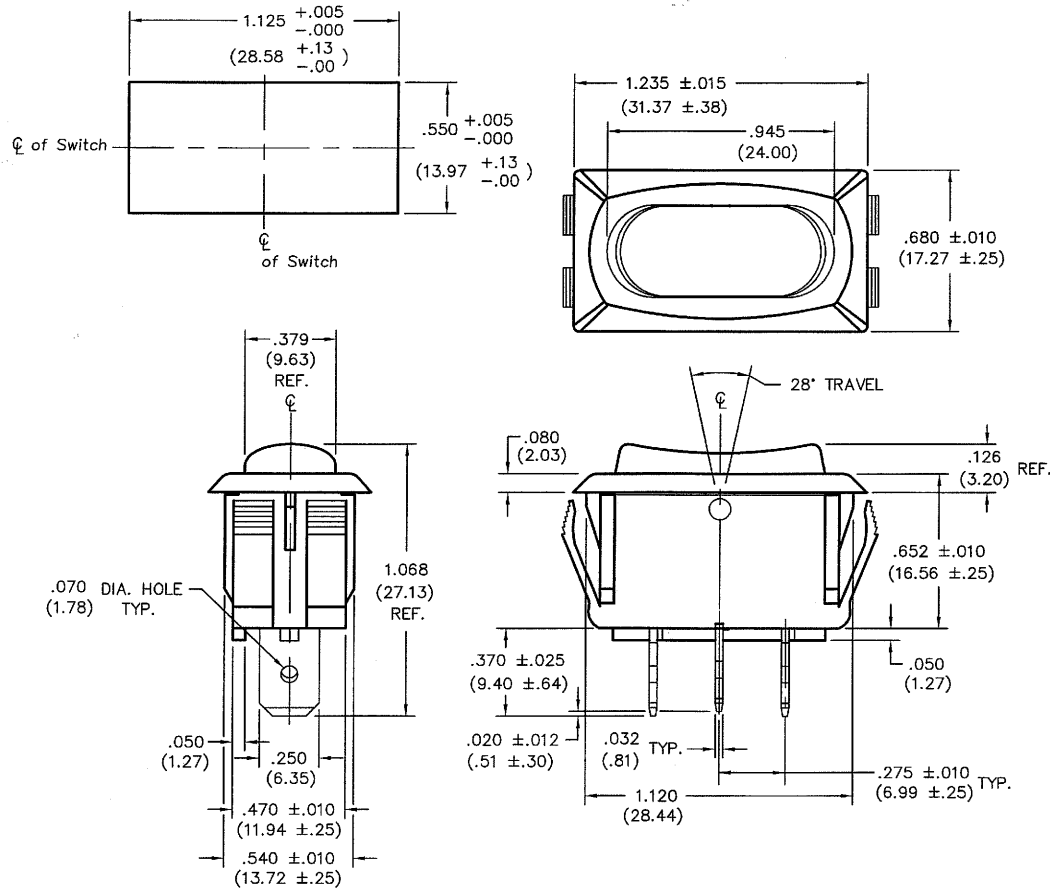

DIMENSIONS IN INCHES (MILLIMETERS)
DO NOT SCALE DRAWING

Dwg. No.

GRS-2013A-2400 & -2401

PANEL PIERCING

P/N	MATERIAL COLOR
GRS-2013A	
-2400	Button- Black BK-000 Housing- Black BK-000
-2401	Button- White WT-913 Housing- White WT-913

FORM-B4	REVISIONS	0	1	<p>RELEASED: 3-30-2001 DGW May 03, 2001</p> <p>REDRAWN FOR CLARITY: ADDED P/N CHART & -2401 TO DWG. NO. DGW 8-11-2008</p> <p>GG AUG 15, 2008</p>	<p>CW INDUSTRIES Southampton, Pa. 18966</p> <p>TOLERANCES UNLESS OTHERWISE SPECIFIED</p> <table border="1"> <tr> <td>2 Place Decimal $\pm .010$</td> <td>METRIC</td> </tr> <tr> <td>3 Place Decimal $\pm .005$</td> <td>1 Place Dec. $\pm .25$mm</td> </tr> <tr> <td>Angles $\pm 1^\circ$</td> <td>2 Place Dec. $\pm .13$mm</td> </tr> </table> <p>Made for: CW IND.</p> <p>Drawn by: DGW 3-30-2001</p> <p>Checked by: <i>G. Guld 8-15-08</i></p> <p>Approval: <i>G. Guld 8-15-08</i></p>	2 Place Decimal $\pm .010$	METRIC	3 Place Decimal $\pm .005$	1 Place Dec. $\pm .25$ mm	Angles $\pm 1^\circ$	2 Place Dec. $\pm .13$ mm	<p>Title: ROCKER SWITCH ASSY.- CENTER OFF STYLE LINE 1.125" x .550" PANEL</p> <p>Division: SWITCH</p> <p>Dwg. No. GRS-2013A-2400 & -2401</p>
	2 Place Decimal $\pm .010$	METRIC										
	3 Place Decimal $\pm .005$	1 Place Dec. $\pm .25$ mm										
	Angles $\pm 1^\circ$	2 Place Dec. $\pm .13$ mm										