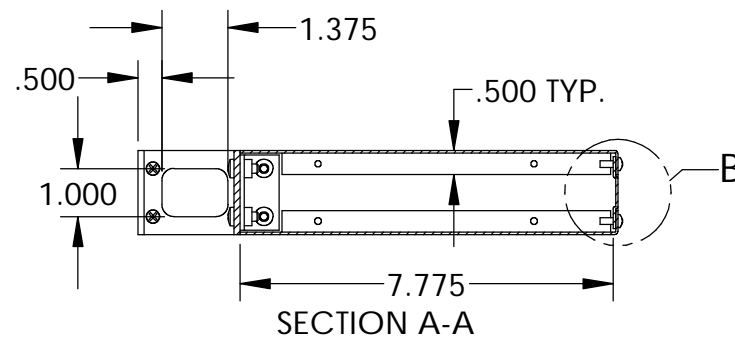

UNIT SHIPPED UNASSEMBLED.

OUTER BRACKETS FOR MOUNTING IN STANDARD 19" WIDE CABINETS.

OPTIONAL SELF-ADHESIVE RUBBER FEET (SUPPLIED)

LOAD RATING: 25 LBS. MAX.

MATERIAL:

- BACK & COVERS _____ 0.050 THICK ALUMINUM
- SIDES & INNER BRACKETS _____ 0.090 THICK ALUMINUM
- FRONT PANEL _____ 0.125 THICK ALUMINUM
- OUTER BRACKETS _____ 11 GA. C.R.S.
- HANDLE EXTRUSIONS _____ ALUMINUM