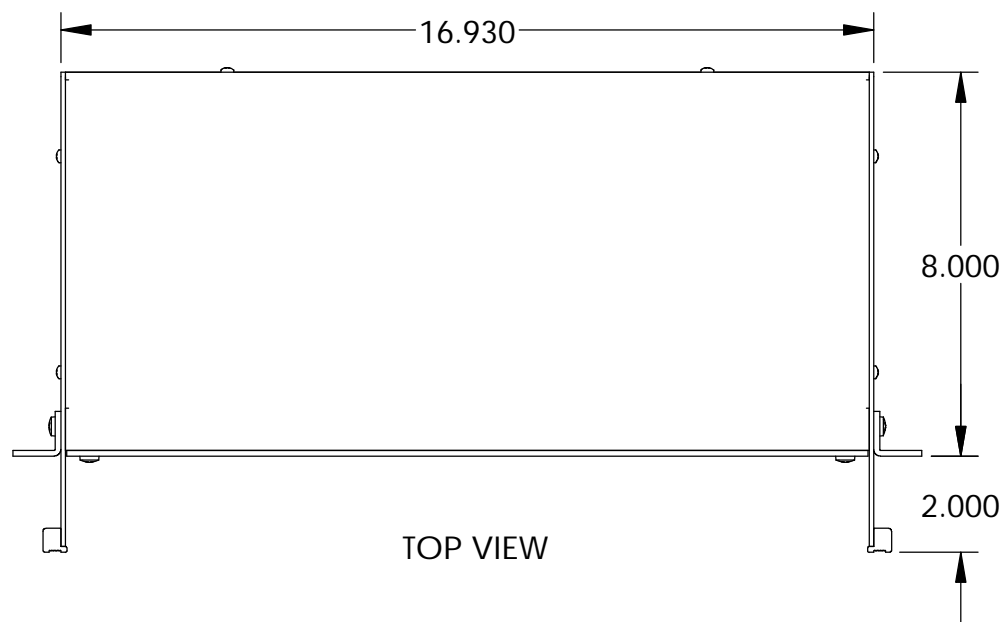

UNIT SHIPPED UNASSEMBLED.

OUTER BRACKETS FOR MOUNTING IN STANDARD 19" WIDE CABINETS.

OPTIONAL SELF-ADHESIVE RUBBER FEET (SUPPLIED)

LOAD RATING: 25 LBS. MAX.

MATERIAL:

- BACK & COVERS _____ 0.050 THICK ALUMINUM
- SIDES & INNER BRACKETS _____ 0.090 THICK ALUMINUM
- FRONT PANEL _____ 0.125 THICK ALUMINUM
- OUTER BRACKETS _____ 11 GA. C.R.S.
- HANDLE EXTRUSIONS _____ ALUMINUM