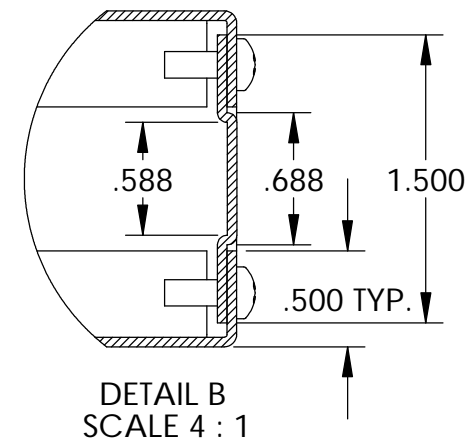

UNIT SHIPPED UNASSEMBLED.

OUTER BRACKETS FOR MOUNTING IN STANDARD 19" WIDE CABINETS.

OPTIONAL SELF-ADHESIVE RUBBER FEET (SUPPLIED)

LOAD RATING: 25 LBS. MAX.

MATERIAL:

- BACK & COVERS _____ 0.050 THICK ALUMINUM
- SIDES & INNER BRACKETS _____ 0.090 THICK ALUMINUM
- FRONT PANEL _____ 0.125 THICK ALUMINUM
- OUTER BRACKETS _____ 11 GA. C.R.S.
- HANDLE EXTRUSIONS _____ ALUMINUM