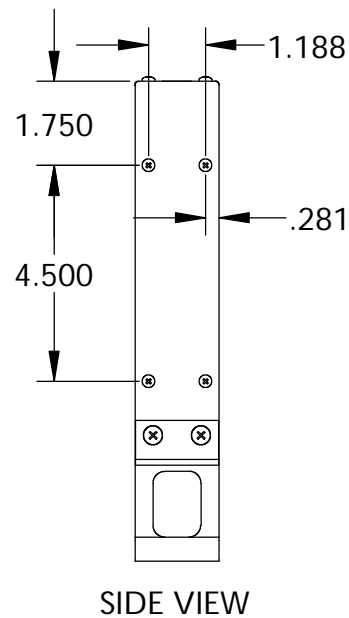

UNIT SHIPPED UNASSEMBLED.

OUTER BRACKETS FOR MOUNTING IN STANDARD 19" WIDE CABINETS.

OPTIONAL SELF-ADHESIVE RUBBER FEET (SUPPLIED)

LOAD RATING: 25 LBS. MAX.

MATERIAL:

- BACK & COVERS _____ 0.050 THICK ALUMINUM
- SIDES & INNER BRACKETS _____ 0.090 THICK ALUMINUM
- FRONT PANEL _____ 0.125 THICK ALUMINUM
- OUTER BRACKETS _____ 11 GA. C.R.S.
- HANDLE EXTRUSIONS _____ ALUMINUM