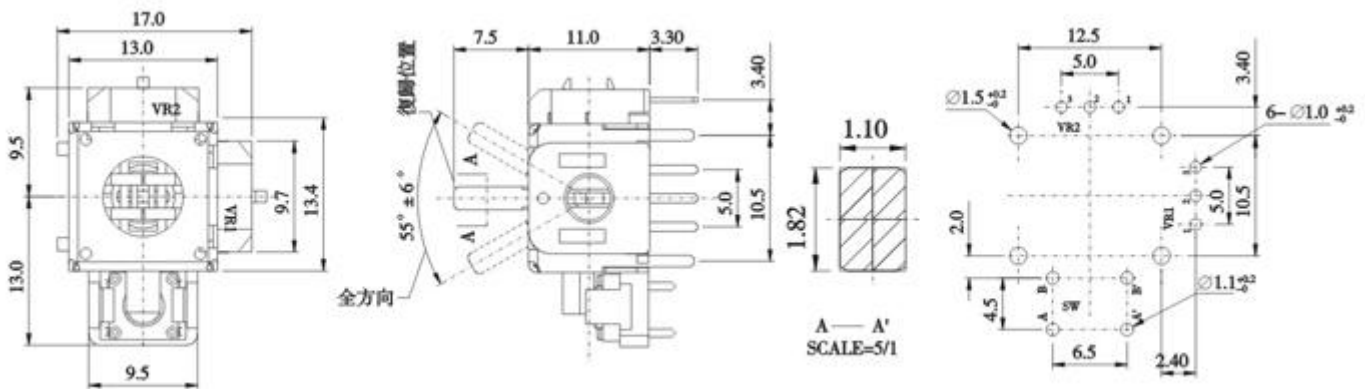

Model(型號): **RKJXK13001**

▶ Download PDF file

Features:(特點):

Compact design with a good space factor.
Available in a wide variety of type including standard type and lever reset type.
Constructed integral with tact switch for selection ,thus contributing to improvement in the operability of sets.

Applications(作用):

Controller for remote control of audio equipment , CD-L , VCD , TV ,car navigation system, and for game , etc .

Dimensions(規格圖):

Specifications(規格)

Electrical Characteristics [電氣性能]

| | |
|--|--|
| Total resistance [全阻抗值] | 10KΩ , 50K Ω , 100KΩ |
| Total resistance tolerance [全阻抗值容許差] | ±30% |
| Ratings power(w) [額定功率] | 0.0125W, Switch 5V DC |
| Resistance taper [阻抗變化特性] | B |
| Residual resistance [殘留阻值] | 全阻值3%Ω Max. |
| Sliding noise [滑動雜音] | 300mV Max |
| Insulation resistance [絕緣阻抗] | 100MΩ Min. at DC 250V. Switch 10MΩ Min. DC 10V |
| Withstanding voltage [耐電壓] | 1 minute at AC 250V |
| Max. operating voltage [最高使用電壓] | AC 50V |

Mechanical Characteristics [機械性能]

| | |
|------------------------------------|--------------|
| Operation torque [回轉力矩] | 150~200gf.cm |
| Rotation stopper strength [止動強度] | 3Kgf.cm Min |
| Switch Travel [開關移動量] | 0.5 mm |