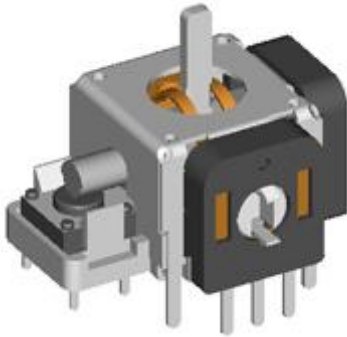

Model(型號): **RKJXK13001**

▶ Download PDF file

Features:(特點):

Compact design with a good space factor.
Available in a wide variety of type including standard type and lever reset type.
Constructed integral with tact switch for selection ,thus contributing to improvement in the operability of sets.

Applications(作用):

Controller for remote control of audio equipment , CD-L , VCD , TV ,car navigation system, and for game , etc .

Dimensions(規格圖):

Specifications(規格)

Electrical Characteristics [電氣性能]

| | |
|--|--|
| Total resistance [全阻抗值] | 10KΩ , 50K Ω , 100KΩ |
| Total resistance tolerance [全阻抗值容許差] | ±30% |
| Ratings power(w) [額定功率] | 0.0125W, Switch 5V DC |
| Resistance taper [阻抗變化特性] | B |
| Residual resistance [殘留阻值] | 全阻值3%Ω Max. |
| Sliding noise [滑動雜音] | 300mV Max |
| Insulation resistance [絕緣阻抗] | 100MΩ Min. at DC 250V. Switch 10MΩ Min. DC 10V |
| Withstanding voltage [耐電壓] | 1 minute at AC 250V |
| Max. operating voltage [最高使用電壓] | AC 50V |