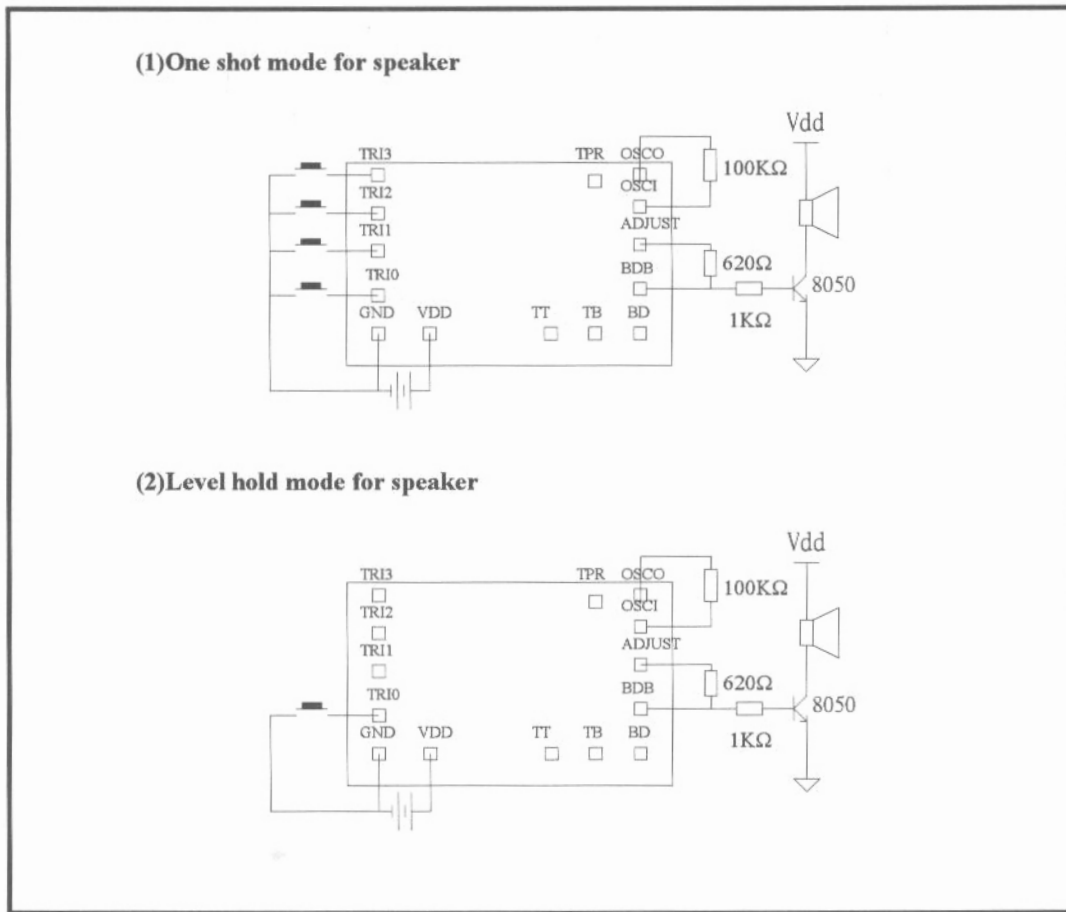

Pin Description

Pin No.	Symbol	Description
1	TRI3	Direct access trigger region 3. The melody within the region 3 will be played if this pin is connected to ground.
2	TRI2	Direct access trigger region 2. The melody within the region 2 will be played if this pin is connected to ground.
3	TRI1	Direct access trigger region 1. The melody within the region 1 will be played if this pin is connected to ground.
4	TRI0	Sequence trigger pin. The melody within the region 1,2 & 3 will be sequentially played if this pin is connected to ground.
5	GND	Negative power supply.
6	VDD	Positive power supply.
7	TT	For testing.
8	TB	For testing.
9	BD	Melody output pin.
10	BDB	Melody output pin.
11	ADJUST	Adjust output bias pin. Adjust BDB output bias to 0.8V with Adjust and BDB pins.
12	OSCI	Oscillator input pin.
13	OSCO	Oscillator output pin.
14	TPR	For testing

Package Application Circuit

(1) One shot mode for speaker

(2) One shot mode for motor

(3) Level hold mode for speaker

Chip on Board Application

Bonding Diagram

Song List

995-01