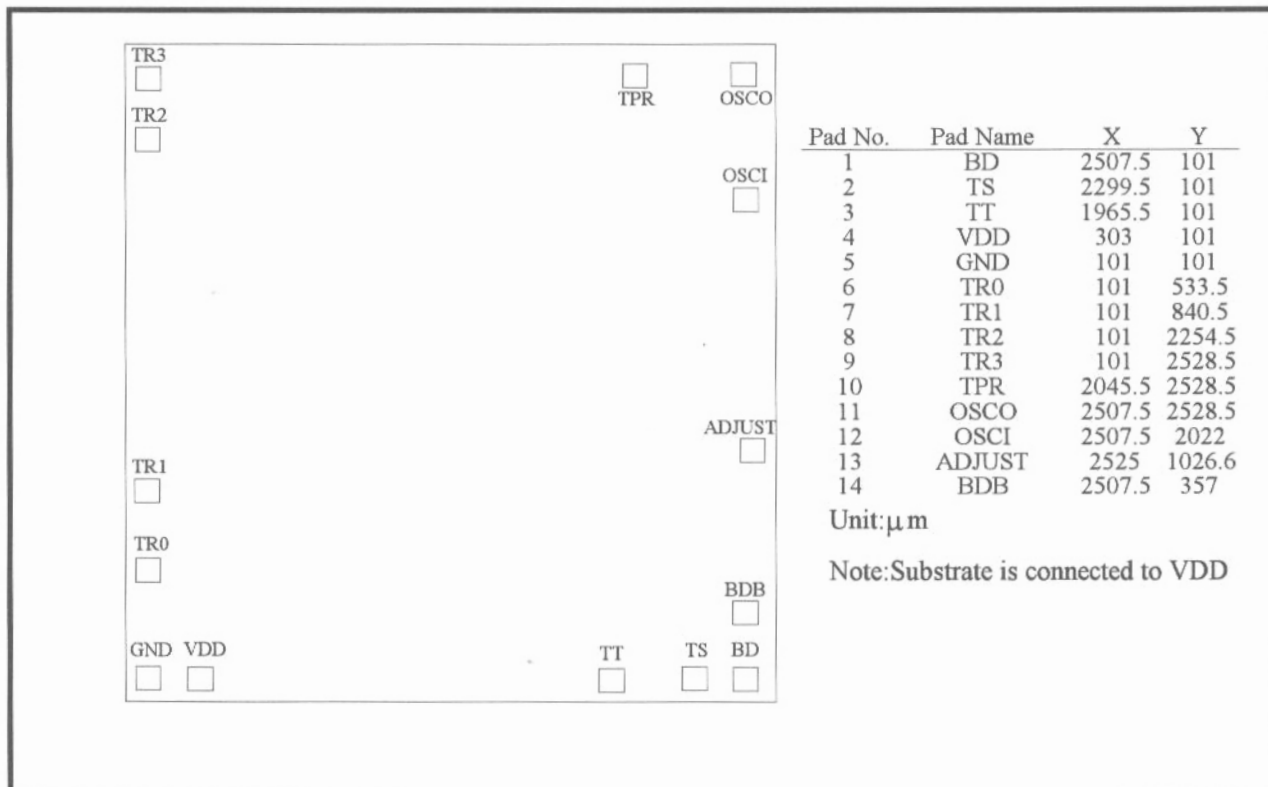

Bonding Diagram