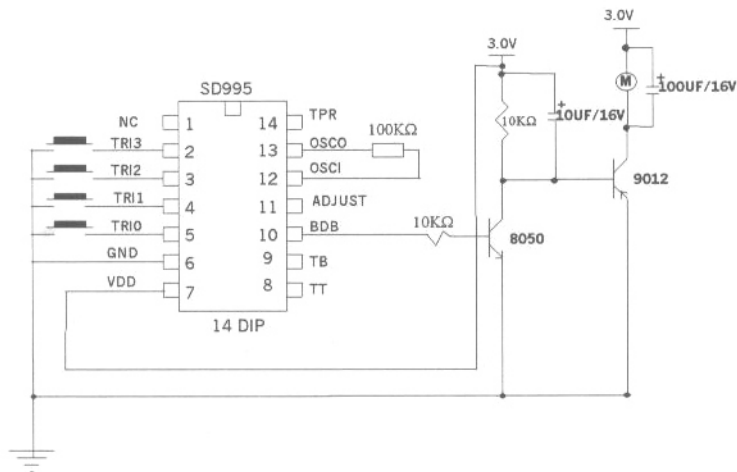

Pin Description

Pin No.	Symbol	Description
1	TRI3	Direct access trigger region 3. The melody within the region 3 will be played if this pin is connected to ground.
2	TRI2	Direct access trigger region 2. The melody within the region 2 will be played if this pin is connected to ground.
3	TRI1	Direct access trigger region 1. The melody within the region 1 will be played if this pin is connected to ground.
4	TRI0	Sequence trigger pin. The melody within the region 1,2 & 3 will be sequentially played if this pin is connected to ground.
5	GND	Negative power supply.
6	VDD	Positive power supply.
7	TT	For testing.
8	TB	For testing.
9	BD	Melody output pin.
10	BDB	Melody output pin.
11	ADJUST	Adjust output bias pin. Adjust BDB output bias to 0.8V with Adjust and BDB pins.
12	OSCI	Oscillator input pin.
13	OSCO	Oscillator output pin.
14	TPR	For testing

Electrical Characteristics

(VDD = 3.0V, GND = 0V, Ta = 25°C, unless otherwise specified)

Parameter	Symbol	Min.	Type.	Max.	Condition
Operating Voltage	Vdd	1.3V	3.0V	3.3V	
Standby Current	Istb	---	2μA	10μA	No load
Operating Current	Iop	---	---	13mA	No load

Package Application Circuit

(1) One shot mode for speaker

(2) One shot mode for motor

(3) Level hold mode for speaker

Chip on Board Application

Bonding Diagram

Song List

995-01