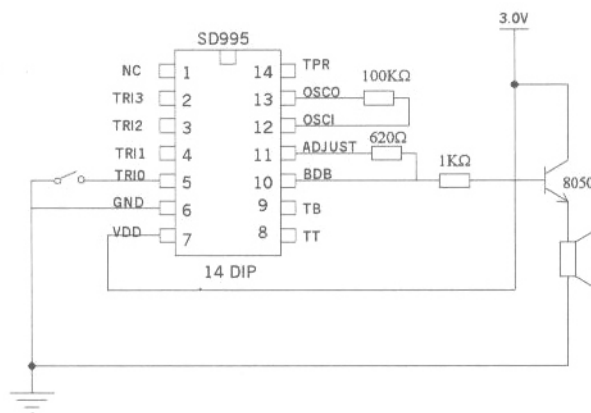

Pin Description

Pin No.	Symbol	Description
1	TRI3	Direct access trigger region 3. The melody within the region 3 will be played if this pin is connected to ground.
2	TRI2	Direct access trigger region 2. The melody within the region 2 will be played if this pin is connected to ground.
3	TRI1	Direct access trigger region 1. The melody within the region 1 will be played if this pin is connected to ground.
4	TRI0	Sequence trigger pin. The melody within the region 1,2 & 3 will be sequentially played if this pin is connected to ground.
5	GND	Negative power supply.
6	VDD	Positive power supply.
7	TT	For testing.
8	TB	For testing.
9	BD	Melody output pin.
10	BDB	Melody output pin.
11	ADJUST	Adjust output bias pin. Adjust BDB output bias to 0.8V with Adjust and BDB pins.
12	OSCI	Oscillator input pin.
13	OSCO	Oscillator output pin.
14	TPR	For testing

Package Application Circuit

(1) One shot mode for speaker

(2) One shot mode for motor

(3) Level hold mode for speaker

Chip on Board Application

Bonding Diagram

Song List

995-01