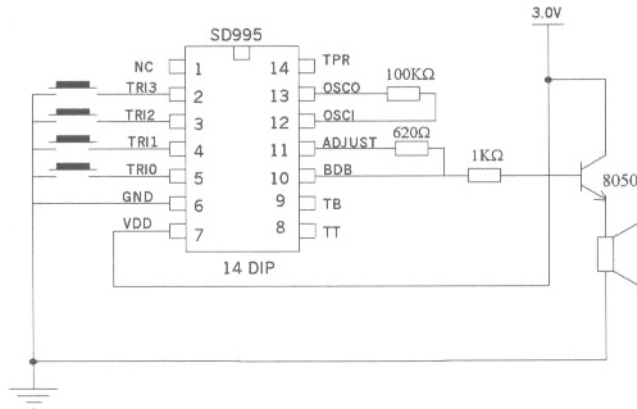

Package Application Circuit

(1) One shot mode for speaker