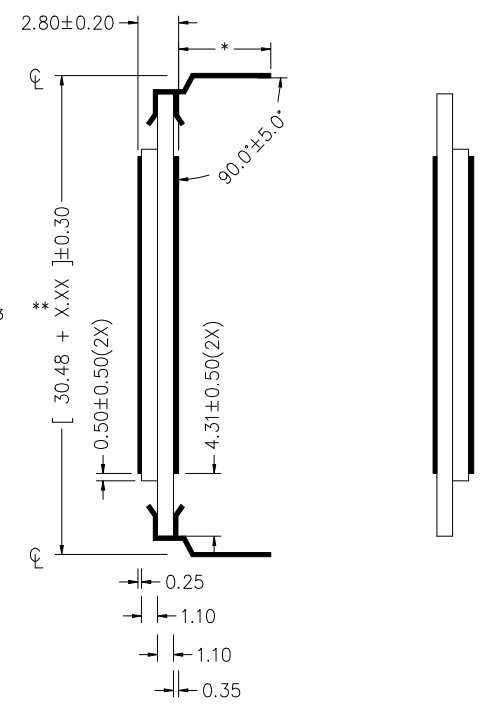

VIM-808-DP, VIM-808-2

DRIVER : Intersil ICM7231

-DP

-2