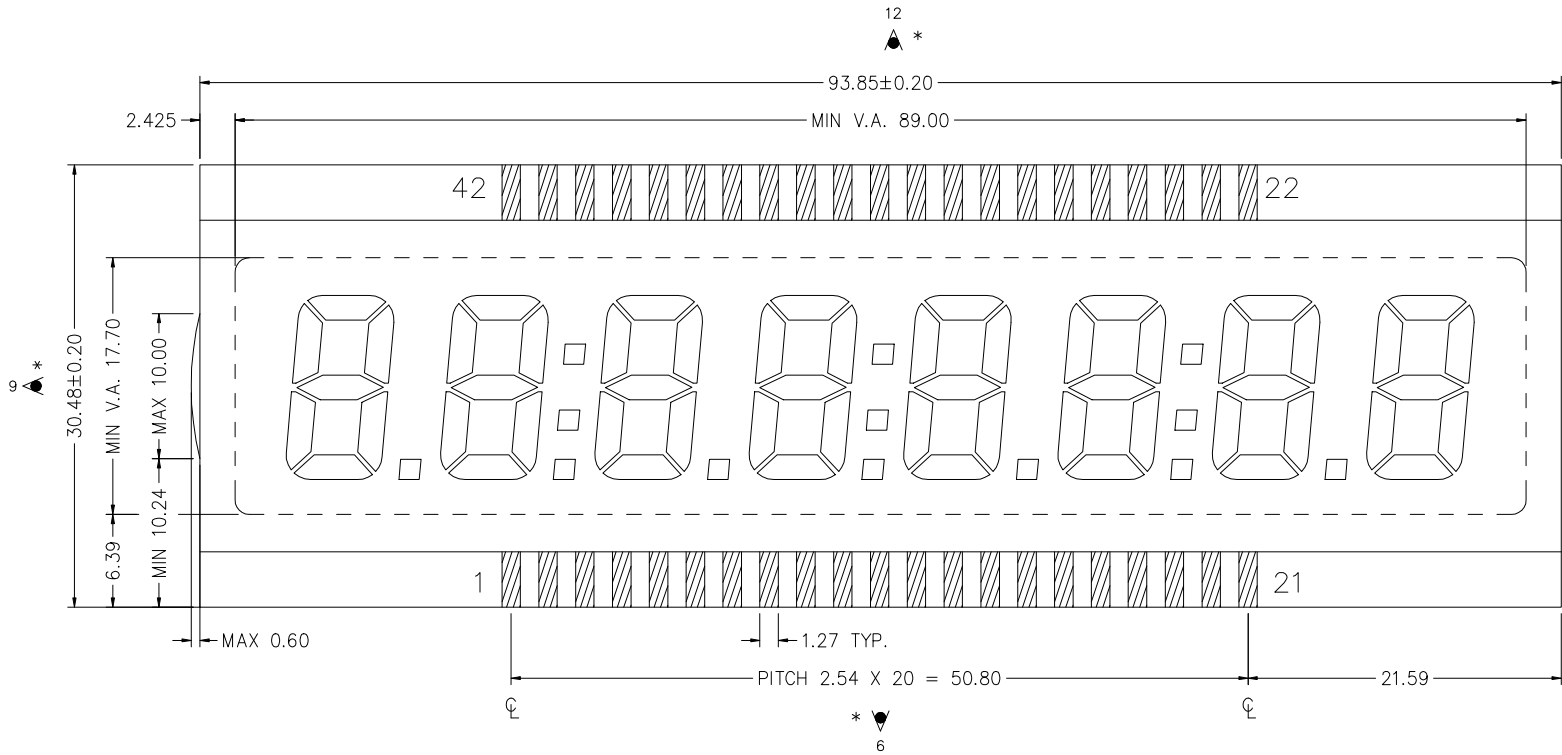

VIM-808-DP, VIM-808-2

DRIVER : Intersil ICM7231

-DP

-2