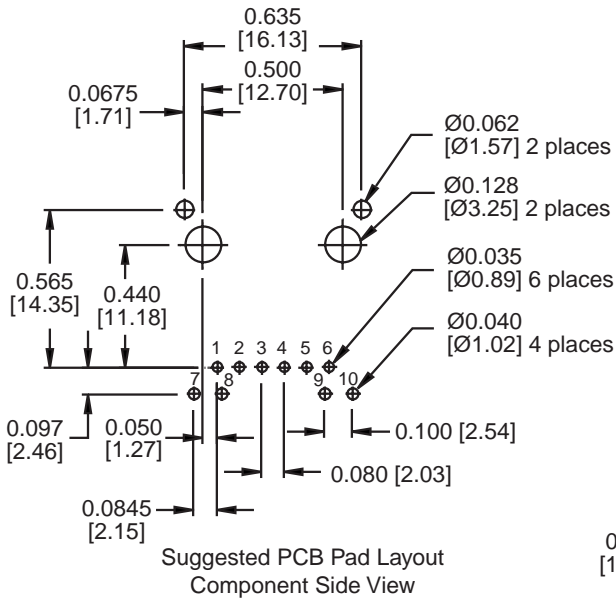

SCHEMATIC

0810-1G1T-06

- Available Options**
- Various transformer turns ratios
 - Various high voltage capacitor values
 - Various LED color combinations

BM01807

MECHANICAL

0810-1G1T-06

Dimensions are in inches [millimeters].
Standard dimension tolerance is ±0.010 [0.25] unless otherwise noted.

PAD LAYOUT

Notes

Plastic Housing	Thermoplastic, flammability rating UL 94V-0
Contacts	50 micro-inch hard gold plating
Pins	Tin-coated copper wire, DIA 0.018" [0.46]
Solderability	Per MIL Std. 202, Method 208
Metal Shield	Tin lead plated copper alloy