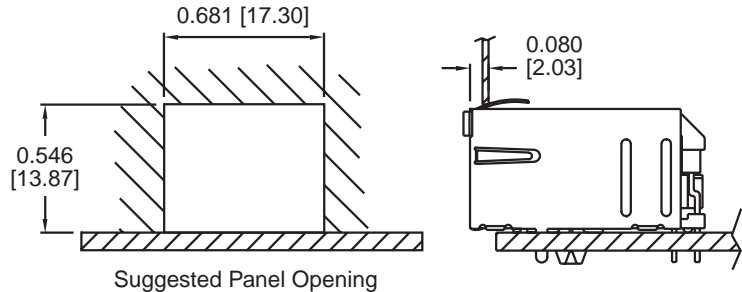

SCHEMATIC

0810-1G1T-06

- Available Options**
- Various transformer turns ratios
 - Various high voltage capacitor values
 - Various LED color combinations

BM01807

MECHANICAL

0810-1G1T-06

Dimensions are in inches [millimeters].
Standard dimension tolerance is ±0.010 [0.25] unless otherwise noted.

PAD LAYOUT

Notes

Plastic Housing	Thermoplastic, flammability rating UL 94V-0
Contacts	50 micro-inch hard gold plating
Pins	Tin-coated copper wire, DIA 0.018" [0.46]
Solderability	Per MIL Std. 202, Method 208
Metal Shield	Tin lead plated copper alloy