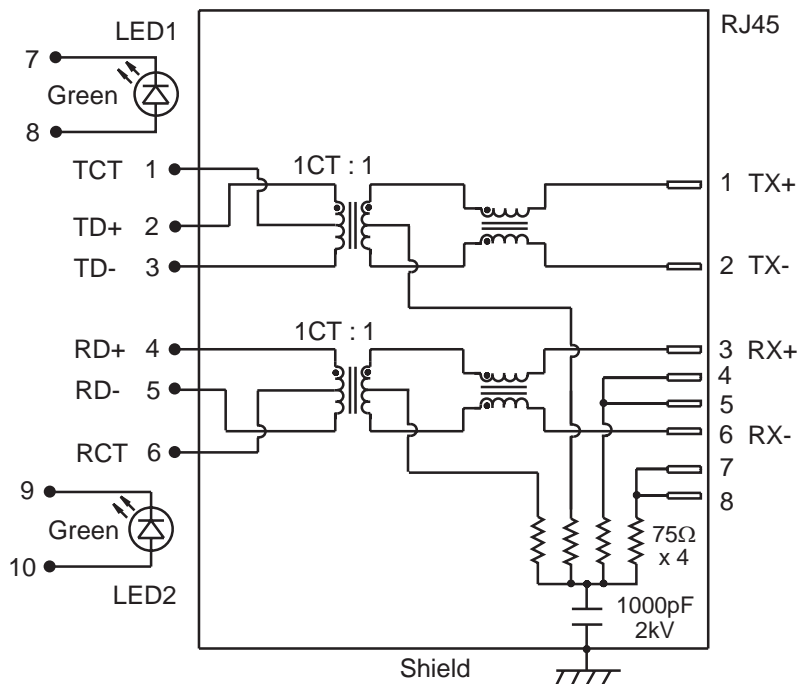

INTEGRATED CONNECTOR MODULES

10/100Base-TX AutoMDIX belMag™ with LEDs

BM01807

- Single port shielded RJ-45 connector with integrated 10/100 magnetics
- Compatible with a variety of 10/100 transceiver ICs
- Operating temperature 0° to +70° C
- Storage temperature -40° to +85° C
- Design supports AutoMDIX applications
- Complies with IEEE standards and all 10/100 Ethernet specifications including 350µH with 8mA DC bias
- Integrated design conserves valuable board space
- Minimum interwinding breakdown voltage of 1500 Vrms
- Adaptable, modular design provides higher reliability
- Reduced pin count for improved crosstalk and optimum PCB trace routing

ELECTRICAL SPECIFICATIONS AT 25° C

Part Number	Insertion Loss dB max	Return Loss dB min			Common to Differential Mode Rejection dB min	Common to Common Mode Rejection dB min	Crosstalk dB min			
		1MHz to 100MHz	1MHz to 30MHz	30MHz to 60MHz	60MHz to 80MHz	100kHz to 100MHz	1MHz	30MHz	50MHz	100MHz
0810-1G1T-06	-1.0	-18	18 - 20 log (f/30MHz)	-12	-40	-30	-70	-45	-40	-35

SCHEMATIC

0810-1G1T-06

- Available Options**
- Various transformer turns ratios
 - Various high voltage capacitor values
 - Various LED color combinations

BM01807

MECHANICAL

0810-1G1T-06

Dimensions are in inches [millimeters].
Standard dimension tolerance is ±0.010 [0.25] unless otherwise noted.

PAD LAYOUT

Notes

Plastic Housing	Thermoplastic, flammability rating UL 94V-0
Contacts	50 micro-inch hard gold plating
Pins	Tin-coated copper wire, DIA 0.018" [0.46]
Solderability	Per MIL Std. 202, Method 208
Metal Shield	Tin lead plated copper alloy