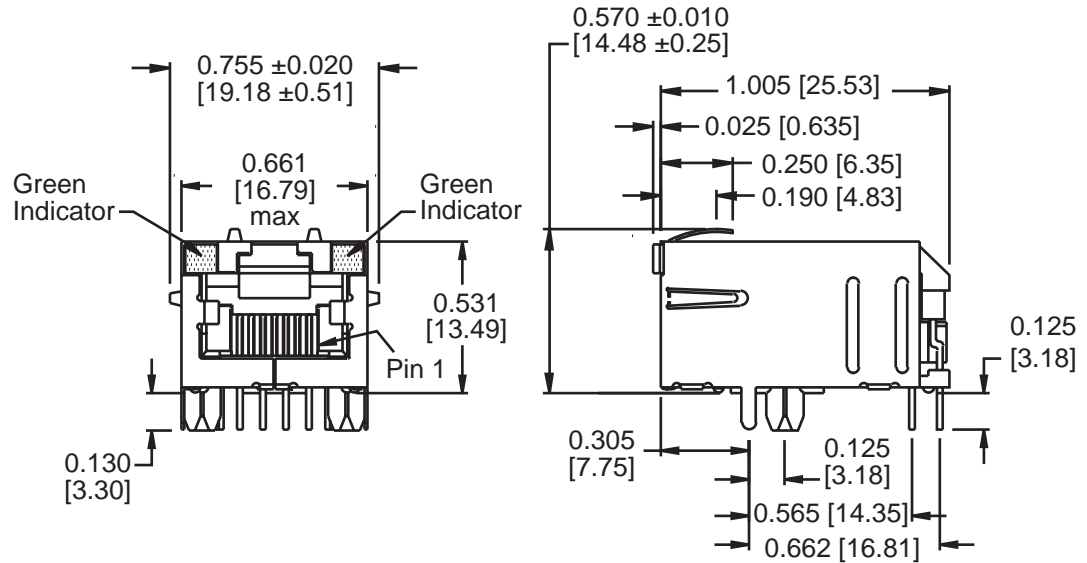

INTEGRATED CONNECTOR MODULES

10/100Base-TX AutoMDIX belMag™ with LEDs

BM01807

- Single port shielded RJ-45 connector with integrated 10/100 magnetics
- Compatible with a variety of 10/100 transceiver ICs
- Operating temperature 0° to +70° C
- Storage temperature -40° to +85° C
- Design supports AutoMDIX applications
- Complies with IEEE standards and all 10/100 Ethernet specifications including 350µH with 8mA DC bias
- Integrated design conserves valuable board space
- Minimum interwinding breakdown voltage of 1500 Vrms
- Adaptable, modular design provides higher reliability
- Reduced pin count for improved crosstalk and optimum PCB trace routing

SCHEMATIC

0810-1G1T-06

- Available Options**
- Various transformer turns ratios
 - Various high voltage capacitor values
 - Various LED color combinations

BM01807

MECHANICAL

0810-1G1T-06

Dimensions are in inches [millimeters].
Standard dimension tolerance is ±0.010 [0.25] unless otherwise noted.

PAD LAYOUT

Notes

Plastic Housing	Thermoplastic, flammability rating UL 94V-0
Contacts	50 micro-inch hard gold plating
Pins	Tin-coated copper wire, DIA 0.018" [0.46]
Solderability	Per MIL Std. 202, Method 208
Metal Shield	Tin lead plated copper alloy