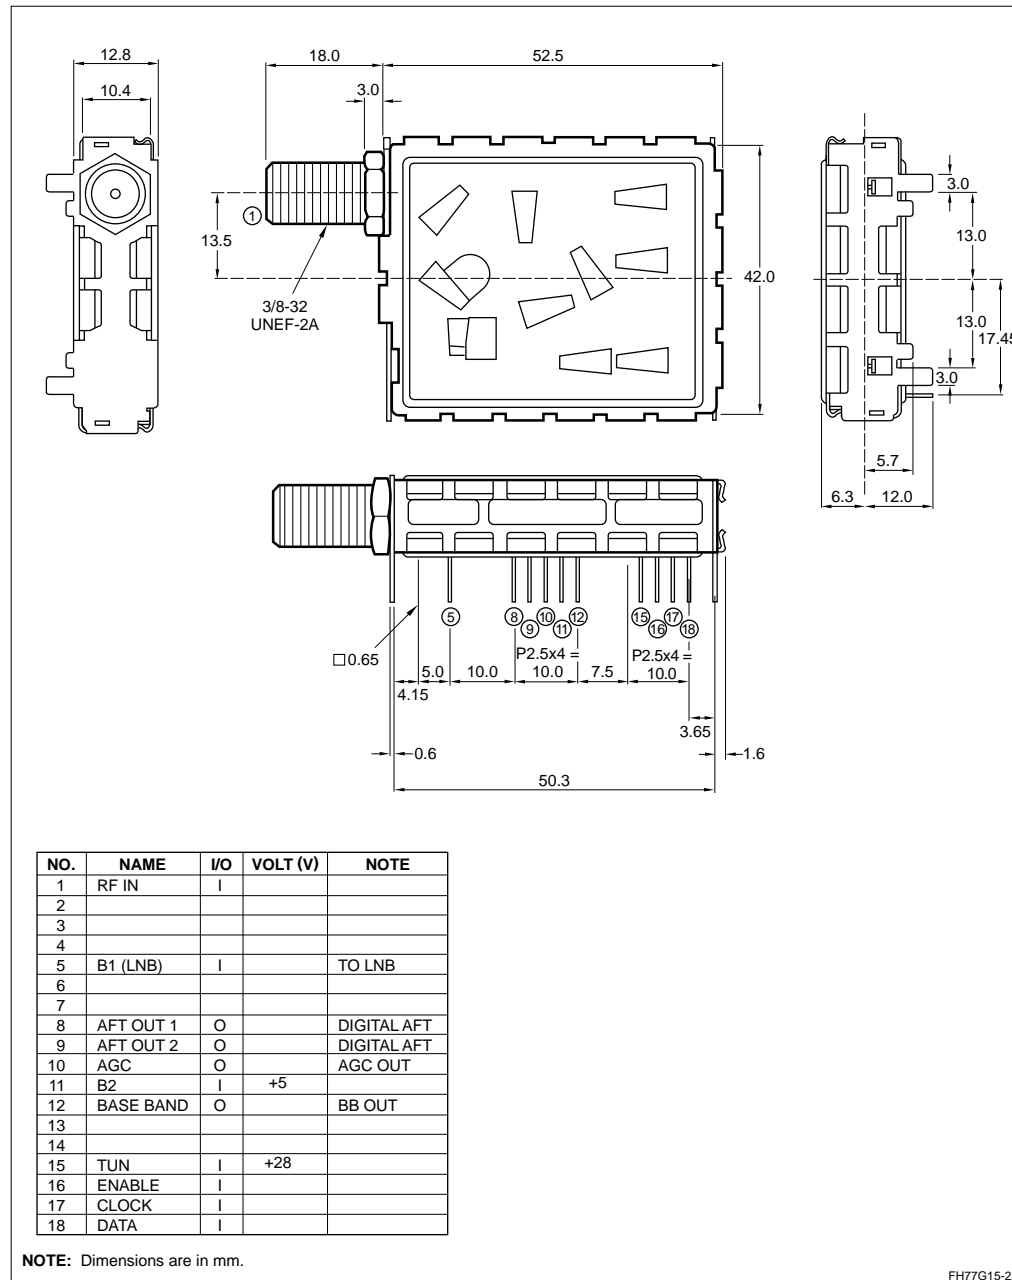

PRODUCT INFORMATION

SHARP

BSFH77G15 MECHANICAL DIMENSIONS

NO.	NAME	I/O	VOLT (V)	NOTE
1	RF IN	I		
2				
3				
4				
5	B1 (LNB)	I		TO LNB
6				
7				
8	AFT OUT 1	O		DIGITAL AFT
9	AFT OUT 2	O		DIGITAL AFT
10	AGC	O		AGC OUT
11	B2	I	+5	
12	BASE BAND	O		BB OUT
13				
14				
15	TUN	I	+28	
16	ENABLE	I		
17	CLOCK	I		
18	DATA	I		

Sharp Electronics Corporation Regional Sales Offices

North American Headquarters

Camas, WA
Ph (360) 834-2500
Fax (360) 834-8903

West

Irvine, CA
Ph (714) 250-0225
Fax (714) 250-0438

San Jose, CA
Ph (408) 436-4900
Fax (408) 436-0924

Central

Romeoville, IL
Ph (708) 226-2400
Fax (708) 759-8572

Auburn Hills, MI
Ph (810) 377-9220
Fax (810) 377-9222

Austin, TX
Ph (512) 349-7262
Fax (512) 349-7002

DFW Airport, TX
Ph (214) 574-5205
Fax (214) 456-0360

Houston, TX
Ph (713) 955-9909
Fax (713) 955-9910

East

Burlington, MA
Ph (617) 270-7979
Fax (617) 229-9117

Annandale, NJ
Ph (908) 713-0505
Fax (908) 713-0566

Durham, NC
Ph (919) 941-0065
Fax (919) 941-0066

Distributors

Future Electronics

Canada
Ph (514) 694-7710
Fax (514) 695-3707

Marshall Industries

El Monte, CA
Ph (800) 522-0084
Fax (818) 307-6173
URL <http://www.marshall.com>

Milgray

Farmingdale, NY
Ph (800) MILGRAY (645-4729)
Fax (516) 293-6465

Reptron

Tampa, FL
Ph (800) 659-1361
Fax (813) 854-2351

Sterling Electronics Corp.

Houston, TX
Ph (800) 745-5500
Fax (713) 629-3939

FastFax Service: 1-800-833-9437

Product Information: 1-800-642-0261

World Wide Web Site: <http://www.sharpmeg.com>

SHARP
FROM SHARP MINDS
COME SHARP PRODUCTS™